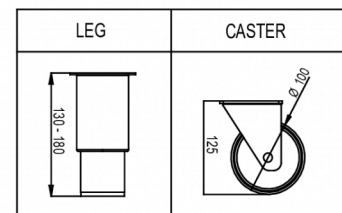

Hoshizaki Belgium
Hoshizaki Danmark
Hoshizaki Deutschland
Hoshizaki France
Hoshizaki Iberia
Hoshizaki Italia
Hoshizaki Middle East

info@hoshizaki.nl
info@hoshizaki.dk
vertrieb@hoshizaki.de
info@hoshizaki.fr
info@hoshizaki.es
commerciale@hoshizaki.it
sales.ex@hoshizaki-europe.com

Hoshizaki Netherlands info@hoshizaki.nl
Hoshizaki Norge salg@hoshizaki.no
Hoshizaki Sverige orderSE@hoshizaki.dk
Hoshizaki UK uksales@hoshizaki.uk
Exportlanden sales.ex@hoshizaki-europe.com
Andere landen sales.ex@hoshizaki-europe.com

www.hoshizaki.nl