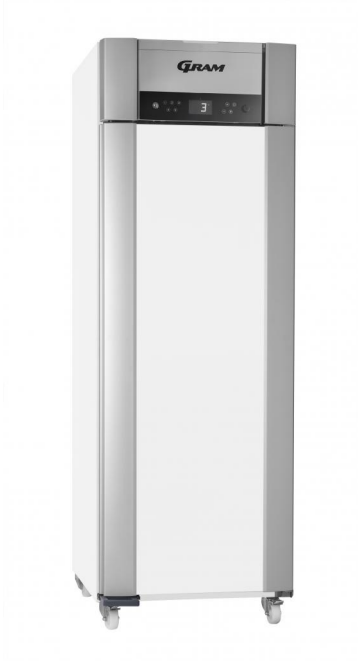

HOSHIZAKI

SUPERIOR PLUS K 72 LAG C1 4S

PRODUCT SERIE: GRAM SUPERIOR PLUS 72
ARTIKELNUMMER: 960720064

With an energy consumption of only 285 kWh/year (Energy test Ecodesign) the SUPERIOR PLUS 72 refrigerator ranks in energy class A. • track is hidden behind top panel, splashproof. • Design principle of "no broken surfaces" makes the cabinets easy to clean. • The distinctive aluminum profiles that ranges from top to bottom on both sides of the closet gives strength and lifts the look. • The modular rails can go directly in the dishwasher. • Pedal opener with finesse - read more in the brochure. SUPERIOR PLUS create suitable for the deep 2/1 GN system where 2 pcs. 1/1 GN pans can be placed after each other directly on the support rails.

UITWENDIG
Wit

INTERIEUR
RvS, aluminium

Type koudemiddel: R600a / Koelmiddel: 0,07 kg / CO2-equivalent: 0,22 kg

Energie-efficiëntieklasse
A

HOSHIZAKI

SUPERIOR PLUS K 72 LAG C1 4S

TECHNISCHE SPECIFICATIES

Temperatuurbereik	Plankgrootte	Volume, bruto	Netto bruikbare volume	Volume, netto	Voeding	Geluidniveau	Koelcapaciteit (op -10°C)
+2/+12°C	2/1 GN diep	610 l	462 l	462 l	230V, 50Hz	39,4 dB	377 W