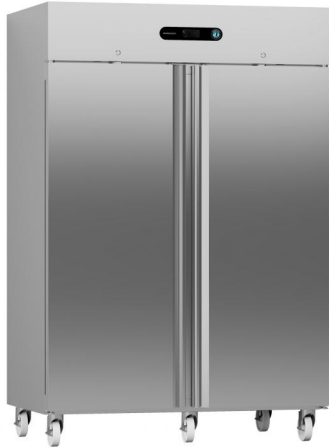

HOSHIZAKI

SNOWFLAKE G II SUF-135DG-C- C

Tiefkühlschrank, doppeltürig

PRODUKTSERIE: SNOWFLAKE GII
ARTIKELNUMMER: 878010825

Snowflake GII Kühltechnik ist für die Leistung in anspruchsvollen Umgebungen entwickelt und gibt Ihnen Sicherheit. Mit intelligentem Innen- und Außendesign bieten Ihnen unsere Kühlschränke und Kühltische die richtige Kühlung für Ihre Produkte.

As a product that is designed and built to last, this freezer cabinet combines an innovative design concept, premium materials and clever extras:

- Minimum cool air lost: double insulated and extra wide door gaskets help to keep the cold air into the cabinet
- Both interior and exterior are built of stainless steel AISI 304, which is among the best choices for hygienic and food safe cooking environments
- Anti-tilt mechanism: moulded liners for safer container and rooster handling
- This and other thoughtful extras, such as the cleaning-free condenser, are designed to reduce kitchen cleaning times whilst storing foods protectively in the best possible way

AUSSEN
Edelstahl AISI 304

INNENRAUM
Edelstahl AISI 304

Kältemitteltyp: R290 / CO2-Äquivalent: 0,426 kg

Energieeffizienzklasse

E

HOSHIZAKI

SNOWFLAKE G II SUF-135DG-C-C

SPEZIFIKATIONEN