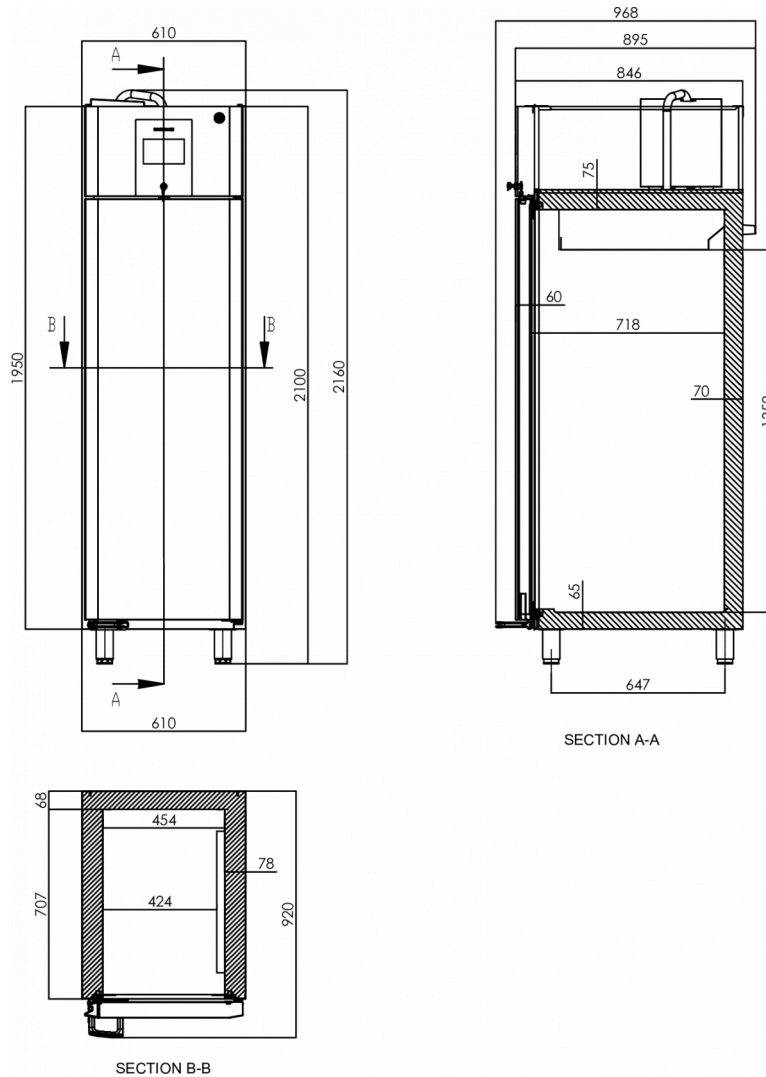

Refrigerant type: R290 / GWP: 3 GWP / Refrigerant: 0.13 kg / CO2
equivalent: 0.39 kg

CERTIFICATIONS

HOSHIZAKI

Baker GA 550 C DR

TECHNICAL SPECIFICATIONS

Bakery tray size (mm)	Temperature range	Volume, gross	Power supply	Connection load	Climate class	Ref. capacity (at -30°C)
400 x 600	-25/+40°C	480 l	230V, 50Hz	1,400 W	5 (max. ambient 40°C w/ 40% RH)	491 W

SHIPPING SPECIFICATIONS

Width (packed)	Depth (packed)	Height (packed)	Volume (packed)	Gross weight	Width	Depth	Height	Net weight
700 mm	980 mm	2,270 mm	1.56 m ³	140 kg	610 mm	895 mm	2,075 mm	124 kg

Disclaimer: Every effort has been made to ensure that the information contained in this spec sheet is accurate at the time of publishing. Hoshizaki Europe BV assumes no responsibility or liability for typographical errors or omissions or for any misinterpretation of the information within the publication and reserves the right to change without notice.