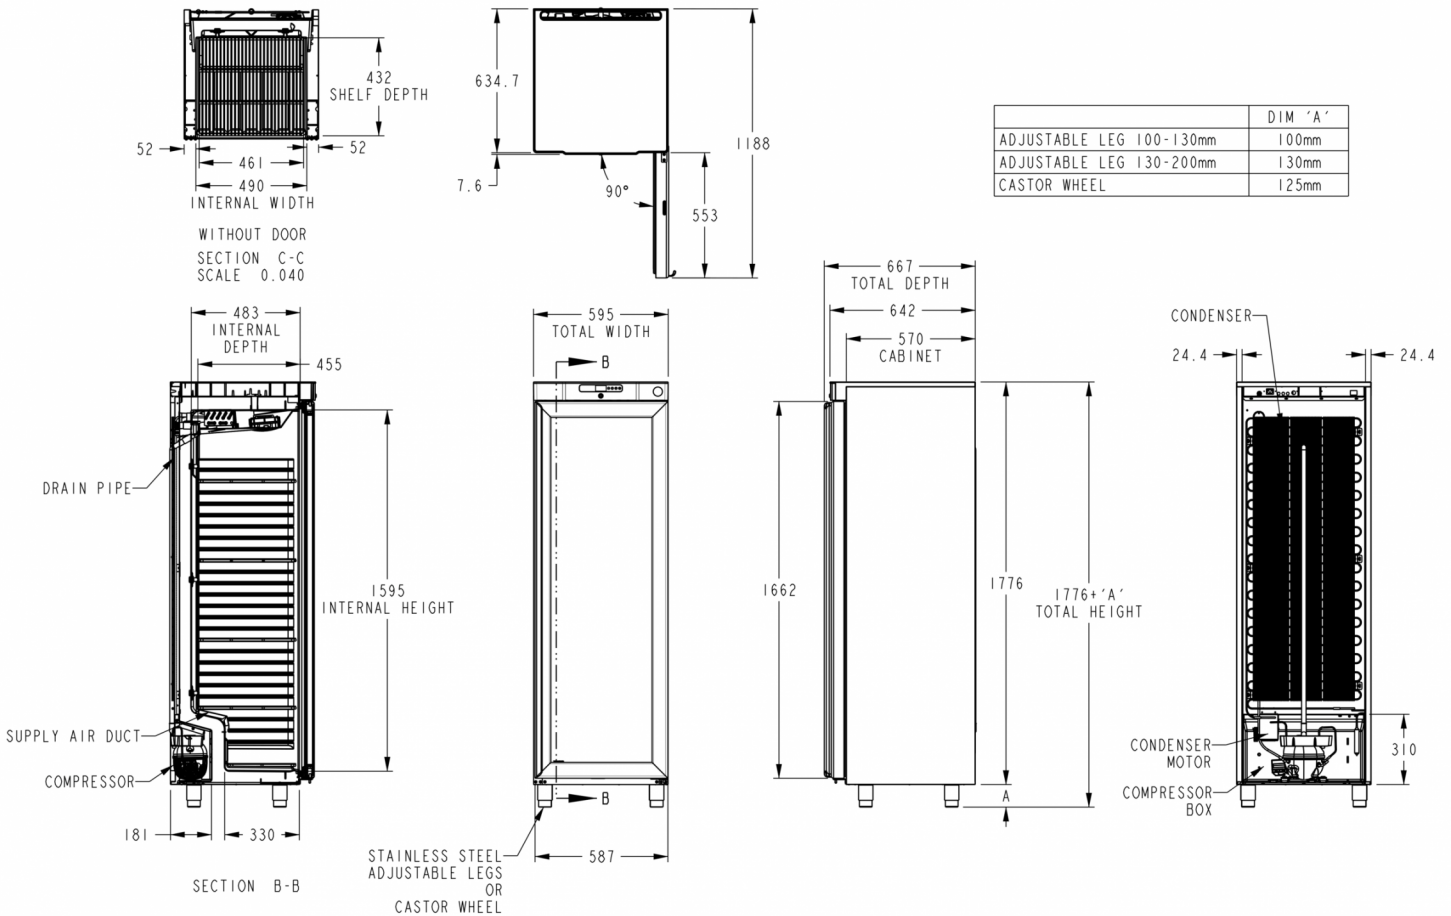

TECHNICAL SPECIFICATIONS

Temperature range	Shelf size	Volume, gross	Net usable volume	Power supply	Connection load	Climate class	Sound level	Ref. capacity (at -10°C)
+1/+12°C	Shelf 483.8 x 433 mm	343 l	265 l	230V, 50Hz	130 W	4 (max. ambient temp. of 30 °C with 55% RH)	39.8 dB	122 W

SHIPPING SPECIFICATIONS

Width (packed)	Depth (packed)	Height (packed)	Volume (packed)	Gross weight	Width	Depth	Height	Height including legs (minimum)	Height including legs (maximum)	Net weight
614 mm	720 mm	2,037 mm	0.377 m ³	99 kg	595 mm	667 mm	1,776 mm	1,876 mm	1,906 mm	89 kg