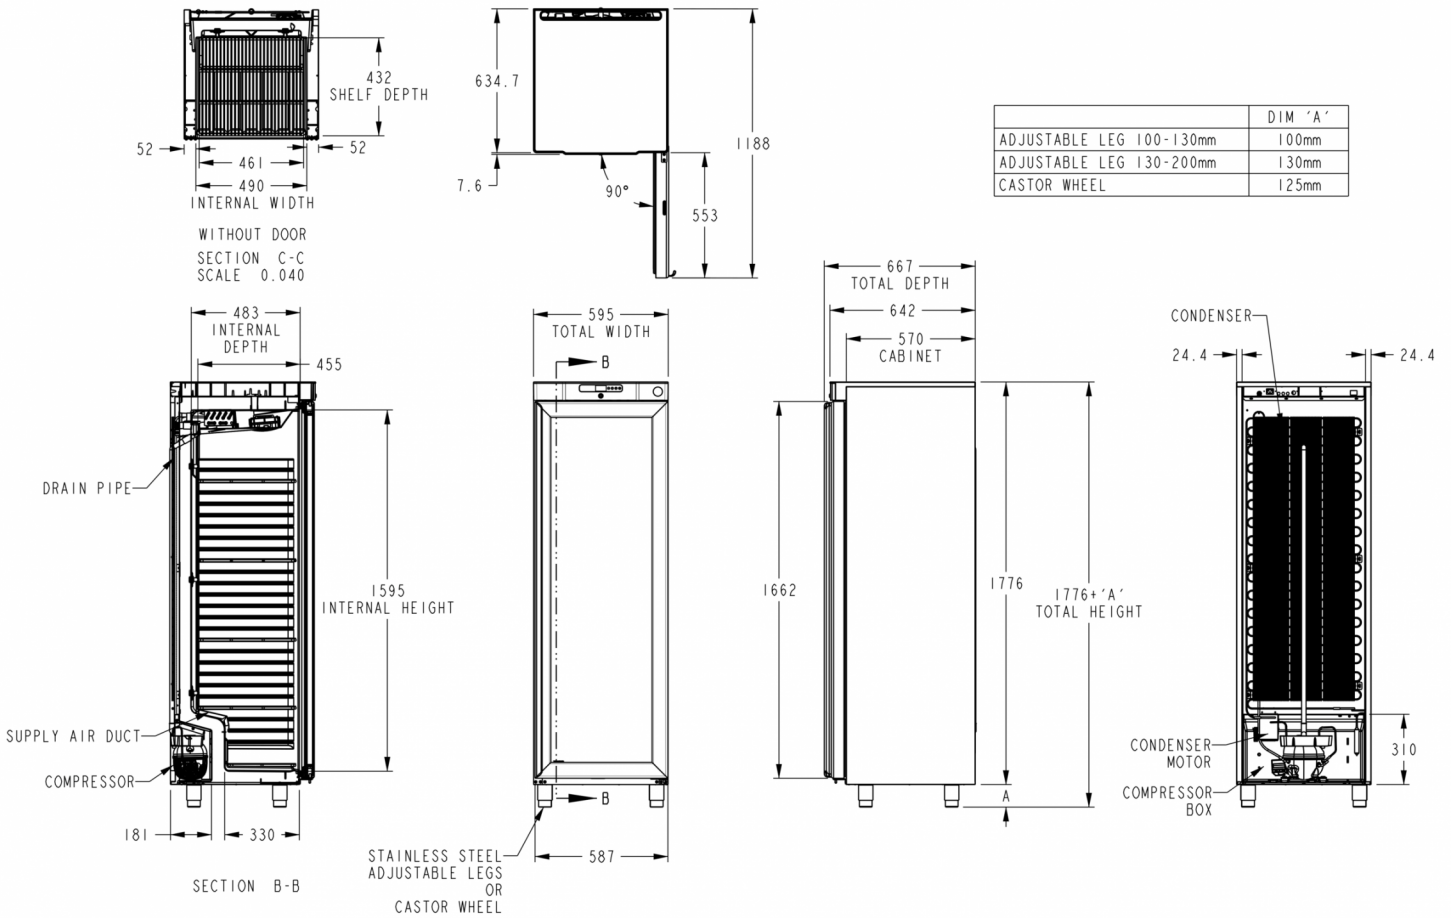

HOSHIZAKI

COMPACT KG420L L1 DR G E

TECHNICAL SPECIFICATIONS

Temperature range	Shelf size	Volume, gross	Net usable volume	Power supply	Connection load	Climate class	Sound level	Ref. capacity (at -10°C)
+1/+12°C	Shelf 483.8 x 433 mm	343 l	265 l	230V, 50Hz	130 W	4 (max. ambient temp. of 30 °C with 55% RH)	39,8 dB(A)	122 W

SHIPPING SPECIFICATIONS

Width (packed)	Depth (packed)	Height (packed)	Volume (packed)	Gross weight	Width	Depth	Height	Height including legs (minimum)	Height including legs (maximum)	Net weight
614 mm	720 mm	2.037 mm	0,377 m3	99 kg	595 mm	667 mm	1.776 mm	1.876 mm	1.906 mm	89 kg

Disclaimer: Every effort has been made to ensure that the information contained in this spec sheet is accurate at the time of publishing. Hoshizaki Europe BV assumes no responsibility or liability for typographical errors or omissions or for any misinterpretation of the information within the publication and reserves the right to change without notice.

Hoshizaki Belgium
Hoshizaki Danmark
Hoshizaki Deutschland
Hoshizaki France
Hoshizaki Iberia
Hoshizaki Italia
Hoshizaki Middle East

info@hoshizaki.nl
info@hoshizaki.dk
vertrieb@hoshizaki.de
info@hoshizaki.fr
info@hoshizaki.es
commerciale@hoshizaki.it
sales.ex@hoshizaki-europe.com

Hoshizaki Netherlands info@hoshizaki.nl
Hoshizaki Norge salg@hoshizaki.no
Hoshizaki Sverige order@hoshizaki.se
Hoshizaki UK uksales@hoshizaki.uk
Export countries sales.ex@hoshizaki-europe.com
Other countries sales.ex@hoshizaki-europe.com

www.hoshizaki-europe.com