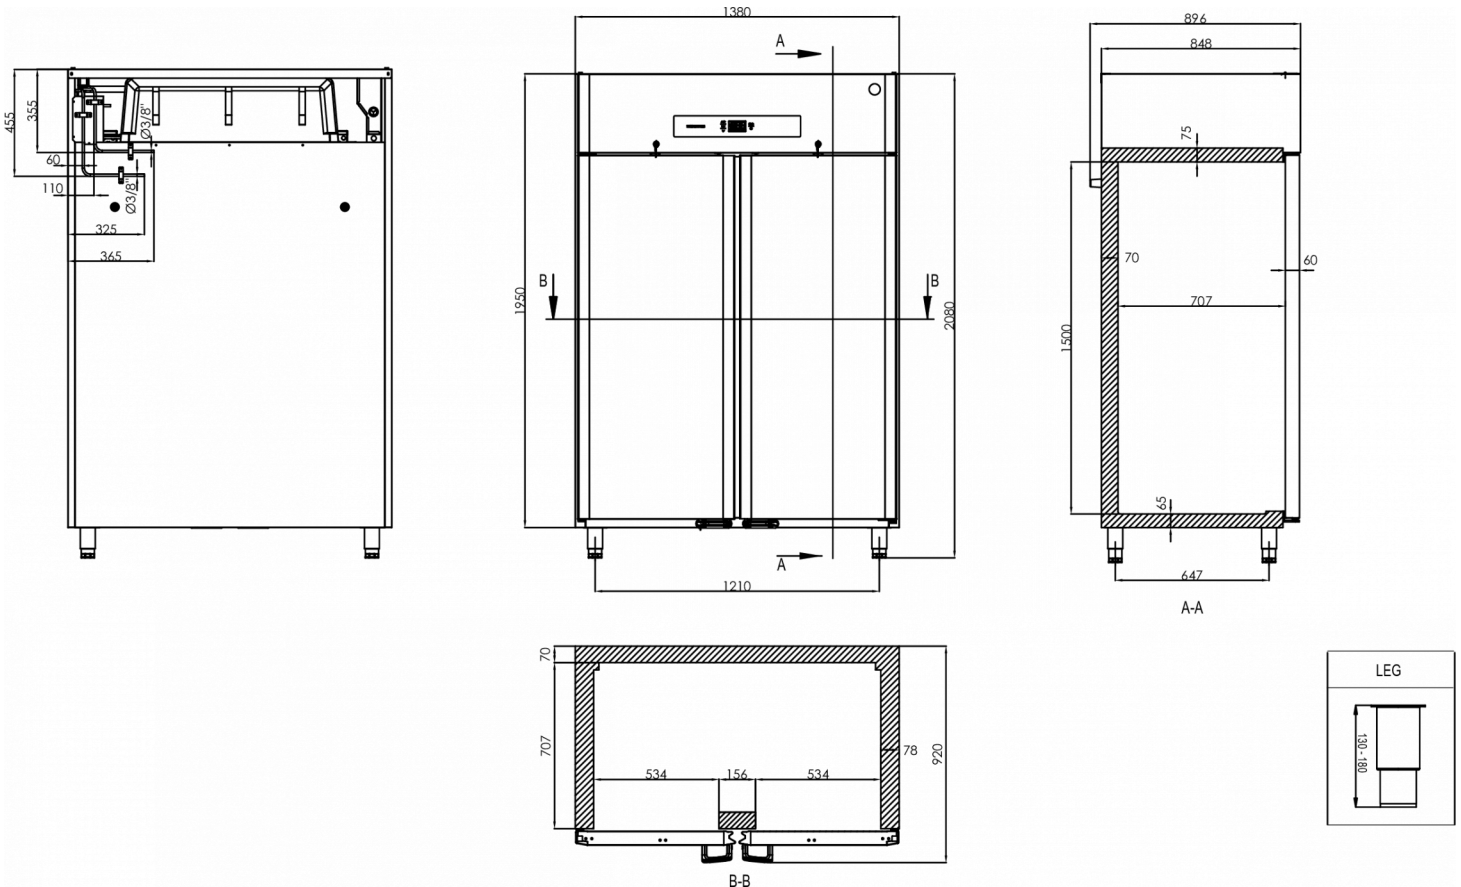

HOSHIZAKI

Premier U 140 CO2

TECHNICAL SPECIFICATIONS

Shelf size	Volume, gross	Power supply	Min. cooling capacity K and M cabinets at -10°C	Min. cooling capacity F cabinets at -30°C	Maximum current amperage	Maximum system pressure	Connection load	Temperature Range Span	Climate class
2/1 GN deep	1,400 l	230V, 50Hz	360 W	700 W	3.1 Ah	90 Bar	720 W	-25/+12°C	5 (max. ambient 40°C w/ 40% RH)

SHIPPING SPECIFICATIONS

Width (packed)	Depth (packed)	Height (packed)	Volume (packed)	Gross weight	Width	Depth	Height	Height including legs (minimum)	Height including legs (maximum)	Net weight
1,420 mm	975 mm	2,150 mm	2.98 m3	186 kg	1,380 mm	848 mm	1,950 mm	2,080 mm	2,130 mm	170 kg

Disclaimer: Every effort has been made to ensure that the information contained in this spec sheet is accurate at the time of publishing. Hoshizaki Europe BV assumes no responsibility or liability for typographical errors or omissions or for any misinterpretation of the information within the publication and reserves the right to change without notice.

Please observe: This cabinet for connection to remote cooling system is on special order only. Please take longer lead times into consideration

Hoshizaki Belgium
Hoshizaki Danmark
Hoshizaki Deutschland
Hoshizaki France
Hoshizaki Iberia
Hoshizaki Italia
Hoshizaki Middle East

info@hoshizaki.nl
info@hoshizaki.dk
vertrieb@hoshizaki.de
info@hoshizaki.fr
info@hoshizaki.es
commerciale@hoshizaki.it
sales.ex@hoshizaki-europe.com

Hoshizaki Netherlands info@hoshizaki.nl
Hoshizaki Norge salg@hoshizaki.no
Hoshizaki Sverige orderSE@hoshizaki.dk
Hoshizaki UK uksales@hoshizaki.uk
Export countries sales.ex@hoshizaki-europe.com
Other countries sales.ex@hoshizaki-europe.com

www.hoshizaki-europe.com