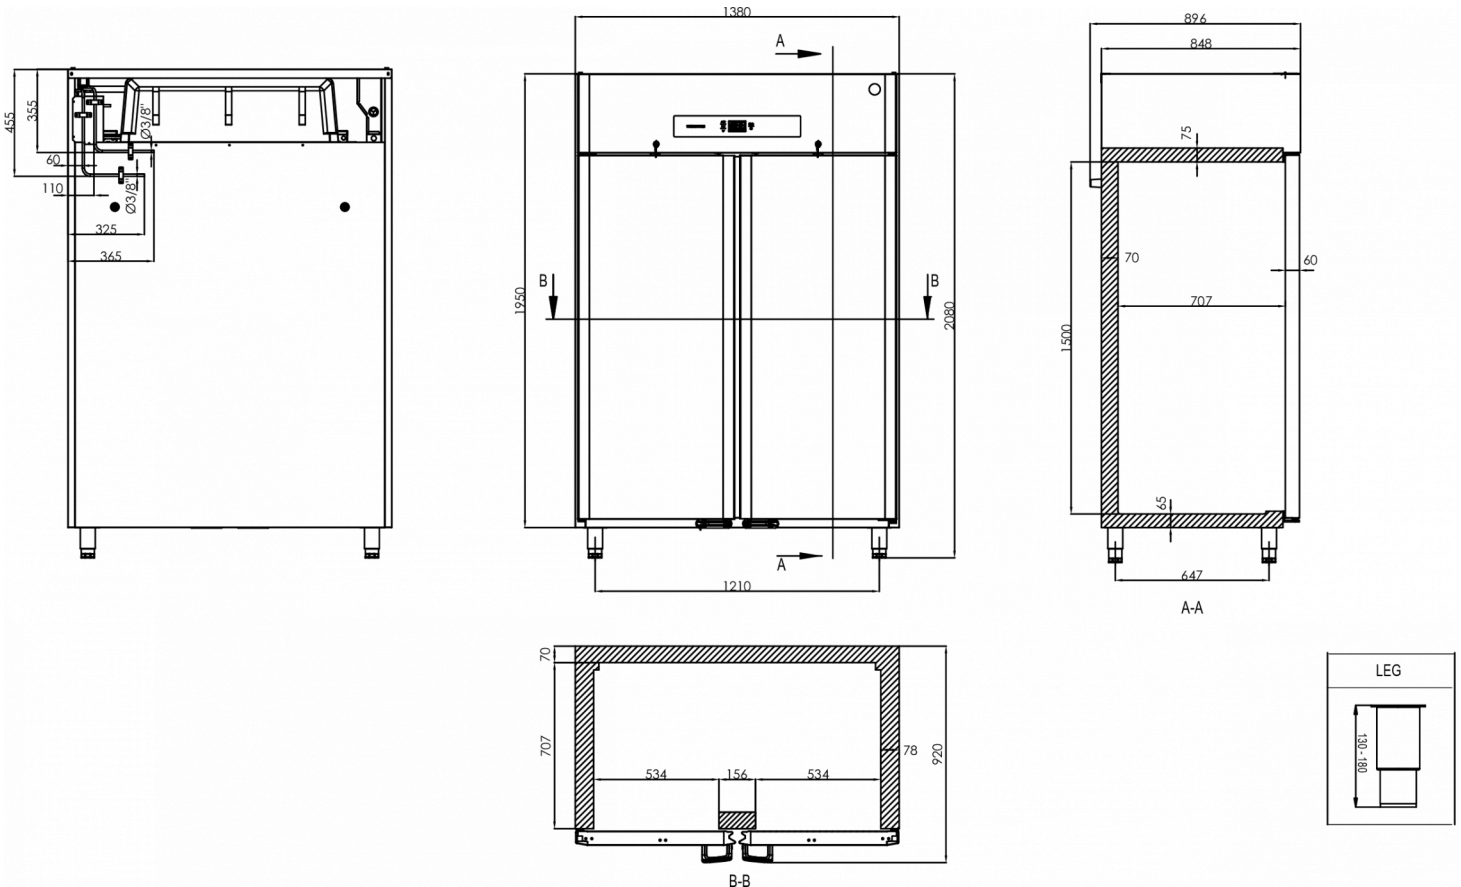

HOSHIZAKI

Premier U 140 U Ru1

TECHNICAL SPECIFICATIONS

Shelf size	Volume, gross	Power supply	Min. cooling capacity K and M cabinets at -10°C	Temperature Range Span	Climate class
2/1 GN deep	1,400 l	230V, 50Hz	700 W	-25/+12°C	5 (max. ambient 40°C w/ 40% RH)

SHIPPING SPECIFICATIONS

Width (packed)	Depth (packed)	Height (packed)	Volume (packed)	Gross weight	Width	Depth	Height including legs (minimum)	Height including legs (maximum)	Net weight
1,420 mm	975 mm	2,150 mm	2.977 m³	186 kg	1,380 mm	848 mm	2,080 mm	2,130 mm	170 kg

Disclaimer: Every effort has been made to ensure that the information contained in this spec sheet is accurate at the time of publishing. Hoshizaki Europe BV assumes no responsibility or liability for typographical errors or omissions or for any misinterpretation of the information within the publication and reserves the right to change without notice.

Please observe: This cabinet for connection to remote cooling system is on special order only. Please take longer lead times into consideration

Hoshizaki Belgium
Hoshizaki Danmark
Hoshizaki Deutschland
Hoshizaki France
Hoshizaki Iberia
Hoshizaki Italia
Hoshizaki Middle East

info@hoshizaki.nl
info@hoshizaki.dk
vertrieb@hoshizaki.de
info@hoshizaki.fr
info@hoshizaki.es
commerciale@hoshizaki.it
sales.ex@hoshizaki-europe.com

Hoshizaki Netherlands info@hoshizaki.nl
Hoshizaki Norge salg@hoshizaki.no
Hoshizaki Sverige orderSE@hoshizaki.dk
Hoshizaki UK uksales@hoshizaki.uk
Export countries sales.ex@hoshizaki-europe.com
Other countries sales.ex@hoshizaki-europe.com

www.hoshizaki-europe.com