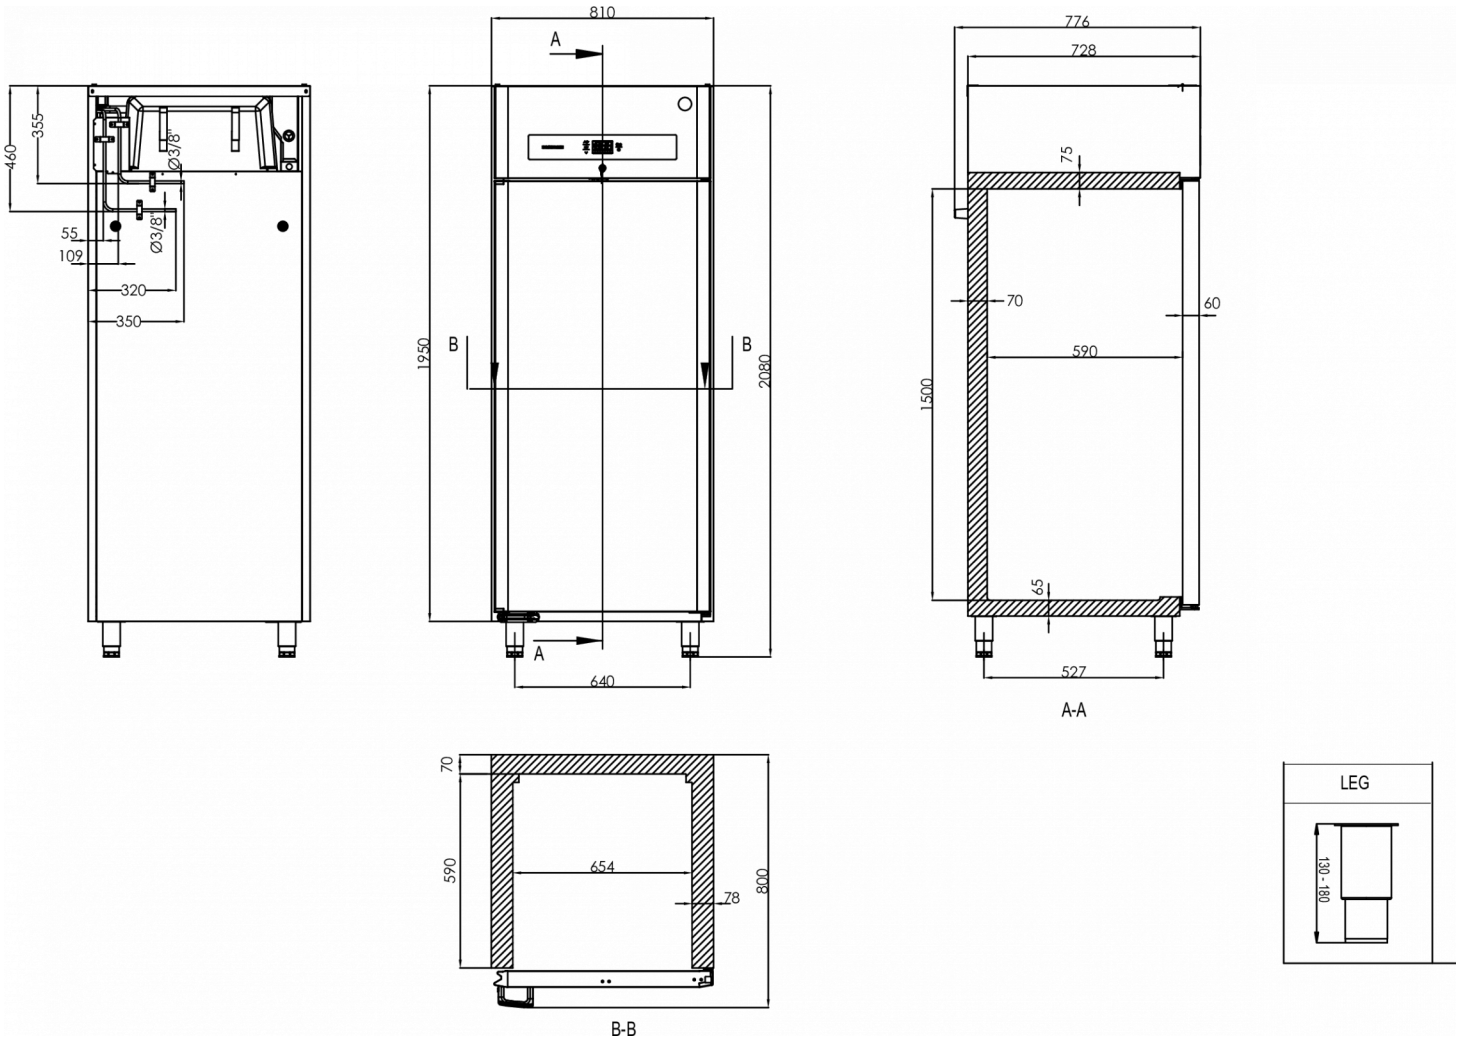

HOSHIZAKI

Premier U 80 DR CO2

TECHNICAL SPECIFICATIONS

Shelf size	Volume, gross	Power supply	Min. cooling capacity K and M cabinets at -10°C	Min. cooling capacity F cabinets at -30°C	Maximum current amperage	Maximum system pressure	Connection load	Temperature Range Span	Climate class
2/1 GN deep	700 l	230V, 50Hz	300 W	376 W	2,6 Ah	90 Bar	600 W	-25/+12°C	5 (max. ambient 40°C w/ 40% RH)

SHIPPING SPECIFICATIONS

Width (packed)	Depth (packed)	Height (packed)	Volume (packed)	Gross weight	Width	Depth	Height	Height including legs (minimum)	Height including legs (maximum)	Net weight
870 mm	885 mm	2.250 mm	1,73 m³	115 kg	810 mm	728 mm	1.950 mm	2.080 mm	2.130 mm	105 kg

Disclaimer: Every effort has been made to ensure that the information contained in this spec sheet is accurate at the time of publishing. Hoshizaki Europe BV assumes no responsibility or liability for typographical errors or omissions or for any misinterpretation of the information within the publication and reserves the right to change without notice.

Please observe: This cabinet for connection to remote cooling system is on special order only. Please take longer lead times into consideration

Hoshizaki Belgium info@hoshizaki.nl
Hoshizaki Danmark info@hoshizaki.dk
Hoshizaki Deutschland vertrieb@hoshizaki.de
Hoshizaki France info@hoshizaki.fr
Hoshizaki Iberia info@hoshizaki.es
Hoshizaki Italia commerciale@hoshizaki.it
Hoshizaki Middle East sales.ex@hoshizaki-europe.com

Hoshizaki Netherlands info@hoshizaki.nl
Hoshizaki Norge salg@hoshizaki.no
Hoshizaki Sverige order@hoshizaki.se
Hoshizaki UK uksales@hoshizaki.uk
Export countries sales.ex@hoshizaki-europe.com
Other countries sales.ex@hoshizaki-europe.com

www.hoshizaki-europe.com