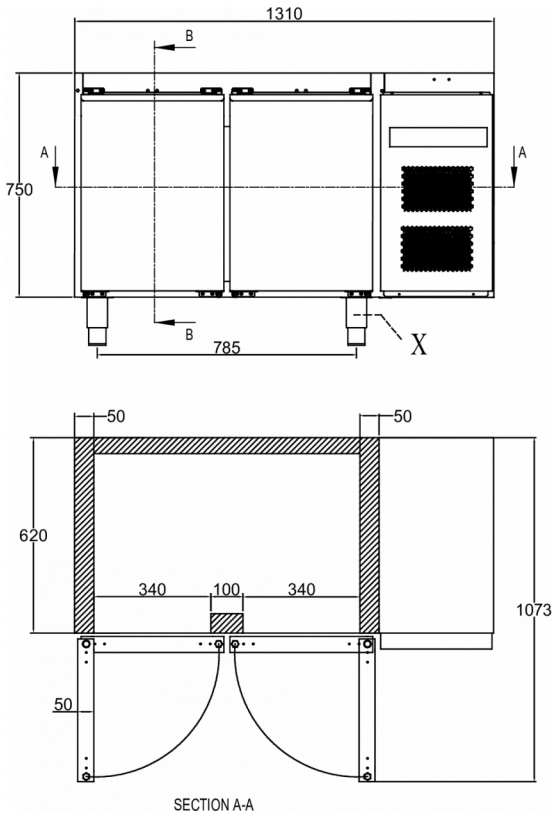

HOSHIZAKI

Premier K 2 B DL 2D L E Ru1

TECHNICAL SPECIFICATIONS

GN tray size	Temperature Range Span	Shelf size	Volume, gross	Climate class
1/1 GN	+2/+12°C	1/1 GN	301 l	5 (max. ambient 40°C w/ 40% RH)

Power supply	Min. cooling capacity K and M cabinets at -10°C	Maximum current amperage	Maximum system pressure	Connection load
230V, 50Hz	250 W	2,6 Ah	90 Bar	600 W

SHIPPING SPECIFICATIONS

Width (packed)	Depth (packed)	Height (packed)	Volume (packed)	Gross weight	Width	Depth	Height	Height including legs (minimum)	Height including legs (maximum)	Net weight
1.400 mm	820 mm	985 mm	1,13 m3	78 kg	1.310 mm	680 mm	750 mm	880 mm	930 mm	70 kg

Disclaimer: Every effort has been made to ensure that the information contained in this spec sheet is accurate at the time of publishing. Hoshizaki Europe BV assumes no responsibility or liability for typographical errors or omissions or for any misinterpretation of the information within the publication and reserves the right to change without notice.

Please observe: This cabinet for connection to remote cooling system is on special order only. Please take longer lead times into consideration

Hoshizaki Belgium
Hoshizaki Danmark
Hoshizaki Deutschland
Hoshizaki France
Hoshizaki Iberia
Hoshizaki Italia
Hoshizaki Middle East

info@hoshizaki.nl
info@hoshizaki.dk
vertrieb@hoshizaki.de
info@hoshizaki.fr
info@hoshizaki.es
commerciale@hoshizaki.it
sales.ex@hoshizaki-europe.com

Hoshizaki Netherlands info@hoshizaki.nl
Hoshizaki Norge salg@hoshizaki.no
Hoshizaki Sverige order@hoshizaki.se
Hoshizaki UK uksales@hoshizaki.uk
Export countries sales.ex@hoshizaki-europe.com
Other countries sales.ex@hoshizaki-europe.com

www.hoshizaki-europe.com