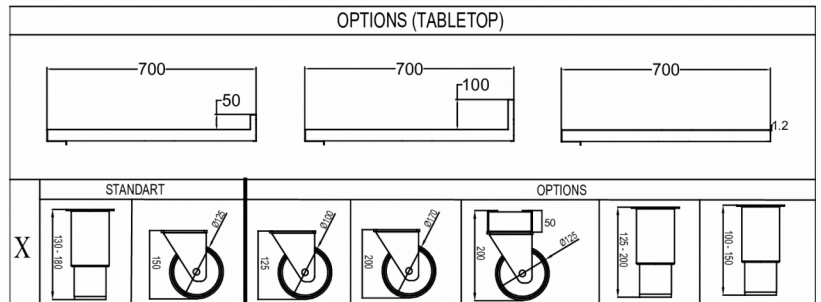

HOSHIZAKI

Premier K 2 B DL 2D L E Ru1

TECHNICAL SPECIFICATIONS

GN tray size	Temperature Range Span	Shelf size	Volume, gross	Climate class
1/1 GN	+2/+12°C	1/1 GN	301 l	5 (max. ambient 40°C w/ 40% RH)

Power supply	Min. cooling capacity K and M cabinets at -10°C	Maximum current amperage	Maximum system pressure	Connection load
230V, 50Hz	250 W	2,6 Ah	90 Bar	600 W

SHIPPING SPECIFICATIONS

Width (packed)	Depth (packed)	Height (packed)	Volume (packed)	Gross weight	Width	Depth	Height	Height including legs (minimum)	Height including legs (maximum)	Net weight
1.400 mm	820 mm	985 mm	1,13 m3	78 kg	1.310 mm	680 mm	750 mm	880 mm	930 mm	70 kg

Disclaimer: Every effort has been made to ensure that the information contained in this spec sheet is accurate at the time of publishing. Hoshizaki Europe BV assumes no responsibility or liability for typographical errors or omissions or for any misinterpretation of the information within the publication and reserves the right to change without notice.

Please observe: This cabinet for connection to remote cooling system is on special order only. Please take longer lead times into consideration

Hoshizaki Belgium
Hoshizaki Danmark
Hoshizaki Deutschland
Hoshizaki France
Hoshizaki Iberia
Hoshizaki Italia
Hoshizaki Middle East

info@hoshizaki.nl
info@hoshizaki.dk
vertrieb@hoshizaki.de
info@hoshizaki.fr
info@hoshizaki.es
commerciale@hoshizaki.it
sales.ex@hoshizaki-europe.com

Hoshizaki Netherlands info@hoshizaki.nl
Hoshizaki Norge salg@hoshizaki.no
Hoshizaki Sverige order@hoshizaki.se
Hoshizaki UK uksales@hoshizaki.uk
Export countries sales.ex@hoshizaki-europe.com
Other countries sales.ex@hoshizaki-europe.com

www.hoshizaki-europe.com