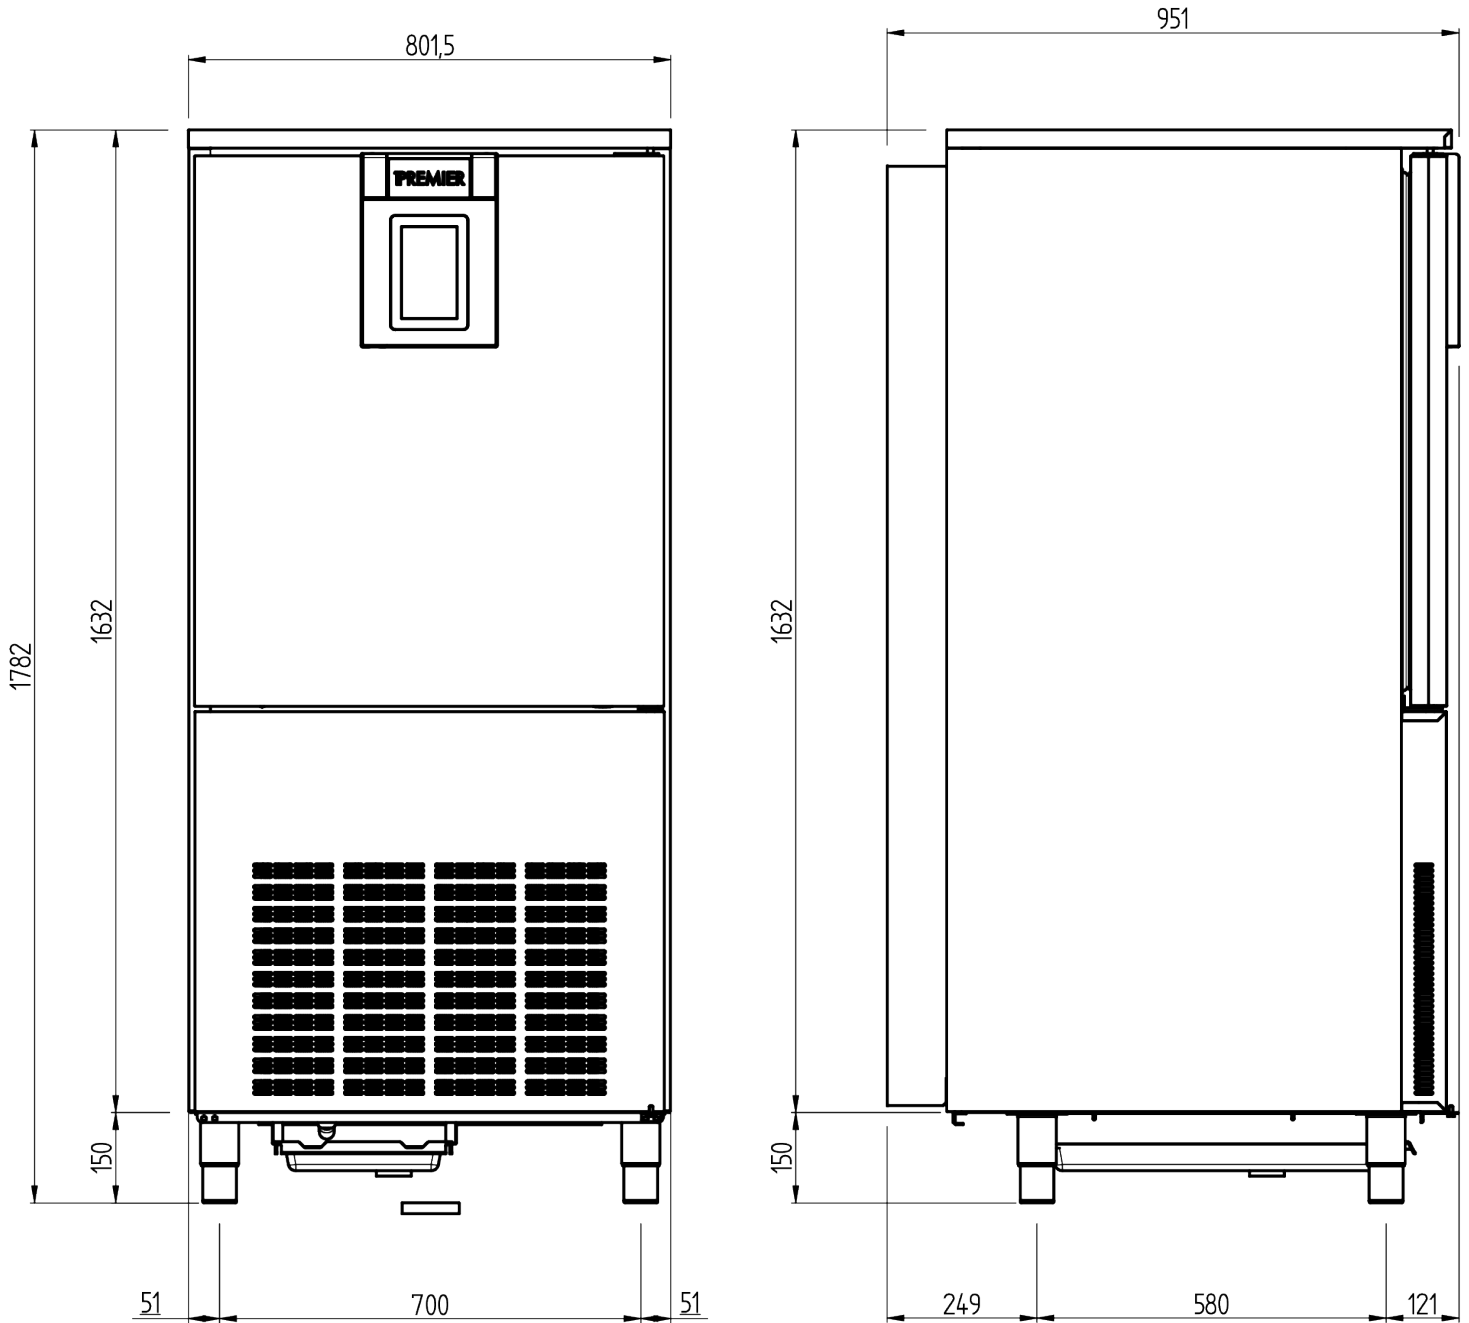

HOSHIZAKI

PREMIER KPS 42 SG (230V)

HOSHIZAKI

Hoshizaki Belgium
Hoshizaki Danmark
Hoshizaki Deutschland
Hoshizaki France
Hoshizaki Iberia
Hoshizaki Italia
Hoshizaki Middle East

info@hoshizaki.nl
info@hoshizaki.dk
vertrieb@hoshizaki.de
info@hoshizaki.fr
info@hoshizaki.es
commerciale@hoshizaki.it
sales.ex@hoshizaki-europe.com

Hoshizaki Netherlands info@hoshizaki.nl
Hoshizaki Norge salg@hoshizaki.no
Hoshizaki Sverige order@hoshizaki.se
Hoshizaki UK uksales@hoshizaki.uk
Export countries sales.ex@hoshizaki-europe.com
Other countries sales.ex@hoshizaki-europe.com

www.hoshizaki-europe.com