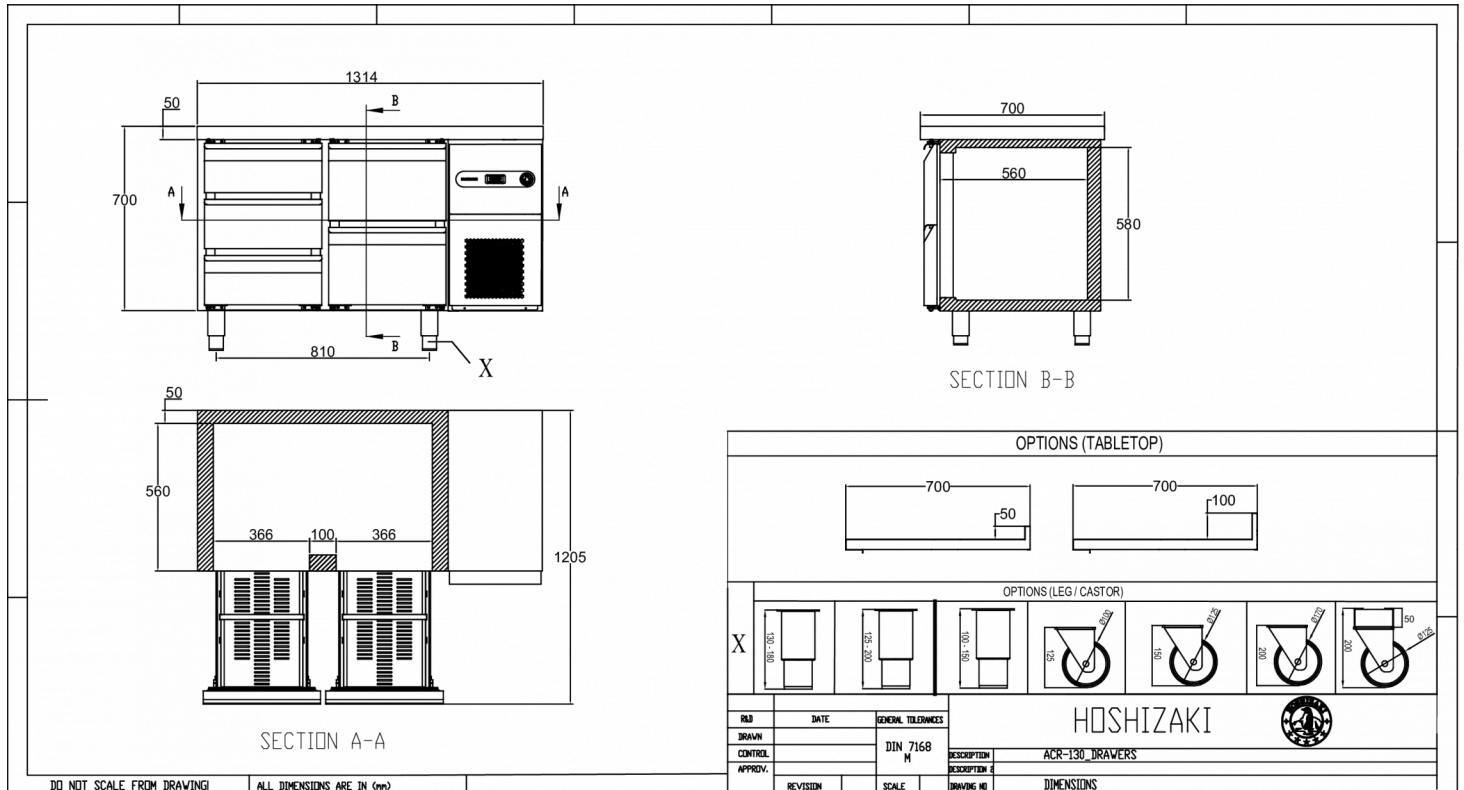

HOSHIZAKI

ADVANCE ACR-130DG-22-RRC-L1

TECHNICAL SPECIFICATIONS

Temperature range	GN tray size	Volume, gross	Net usable volume	Volume, net	Climate class	Sound level
-2/+8°C	1/1 GN	301 l	128 l	128 l	5 (max. ambient 40°C w/ 40% RH)	51 dB(A)
Power supply		Connection load		Ref. capacity (at -10°C)		
230V, 50Hz		180 W		367 W		

SHIPPING SPECIFICATIONS

Width (packed)	Depth (packed)	Height (packed)	Volume (packed)	Gross weight	Width	Depth	Height	Height including legs (minimum)	Height including legs (maximum)	Net weight
1.364 mm	760 mm	1.050 mm	1,07 m3	137 kg	1.314 mm	700 mm	700 mm	830 mm	880 mm	110 kg

Disclaimer: Every effort has been made to ensure that the information contained in this spec sheet is accurate at the time of publishing. Hoshizaki Europe BV assumes no responsibility or liability for typographical errors or omissions or for any misinterpretation of the information within the publication and reserves the right to change without notice.

Hoshizaki Belgium
Hoshizaki Danmark
Hoshizaki Deutschland
Hoshizaki France
Hoshizaki Iberia
Hoshizaki Italia
Hoshizaki Middle East

info@hoshizaki.nl
info@hoshizaki.dk
vertrieb@hoshizaki.de
info@hoshizaki.fr
info@hoshizaki.es
commerciale@hoshizaki.it
sales.ex@hoshizaki-europe.com

Hoshizaki Netherlands info@hoshizaki.nl
Hoshizaki Norge salg@hoshizaki.no
Hoshizaki Sverige order@hoshizaki.se
Hoshizaki UK uksales@hoshizaki.uk
Export countries sales.ex@hoshizaki-europe.com
Other countries sales.ex@hoshizaki-europe.com

www.hoshizaki-europe.com