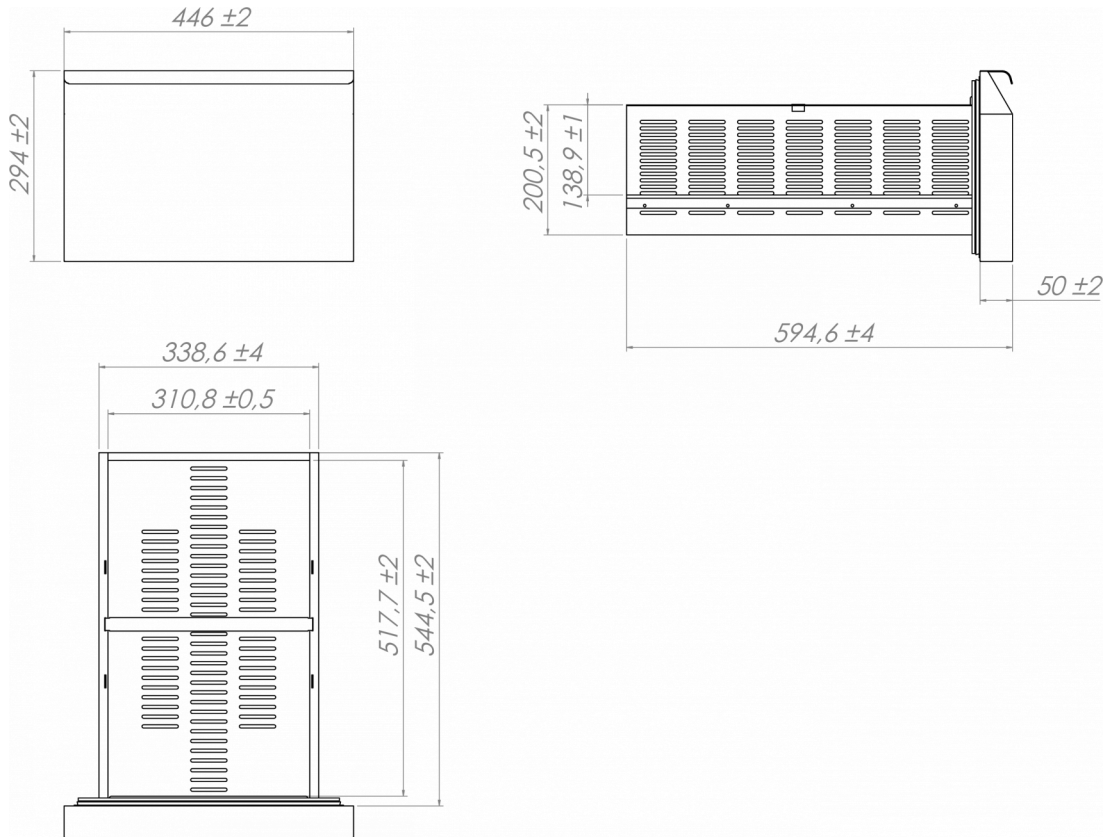

HOSHIZAKI

ADVANCE ACR-130DG-22-RRC-L1

HOSHIZAKI

Hoshizaki Belgium
Hoshizaki Danmark
Hoshizaki Deutschland
Hoshizaki France
Hoshizaki Iberia
Hoshizaki Italia
Hoshizaki Middle East

info@hoshizaki.nl
info@hoshizaki.dk
vertrieb@hoshizaki.de
info@hoshizaki.fr
info@hoshizaki.es
commerciale@hoshizaki.it
sales.ex@hoshizaki-europe.com

Hoshizaki Netherlands info@hoshizaki.nl
Hoshizaki Norge salg@hoshizaki.no
Hoshizaki Sverige order@hoshizaki.se
Hoshizaki UK uksales@hoshizaki.uk
Export countries sales.ex@hoshizaki-europe.com
Other countries sales.ex@hoshizaki-europe.com

www.hoshizaki-europe.com