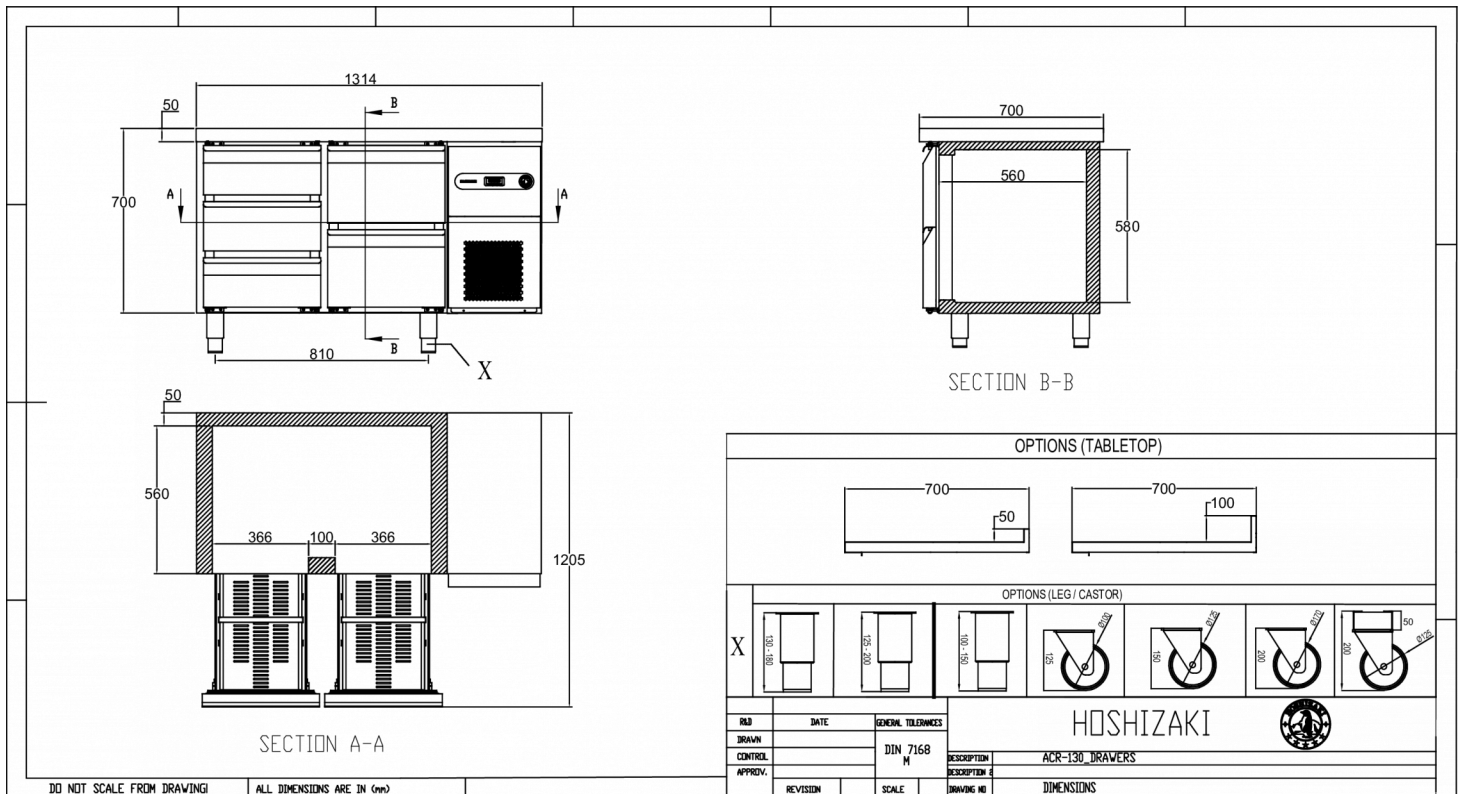

SHIPPING SPECIFICATIONS

Width (packed)	Depth (packed)	Height (packed)	Volume (packed)	Gross weight	Width	Depth	Height	Net weight
1,364 mm	760 mm	1,130 mm	1.19 m ³	139 kg	1,314 mm	700 mm	700 mm	112 kg

Disclaimer: Every effort has been made to ensure that the information contained in this spec sheet is accurate at the time of publishing. Hoshizaki Europe BV assumes no responsibility or liability for typographical errors or omissions or for any misinterpretation of the information within the publication and reserves the right to change without notice.