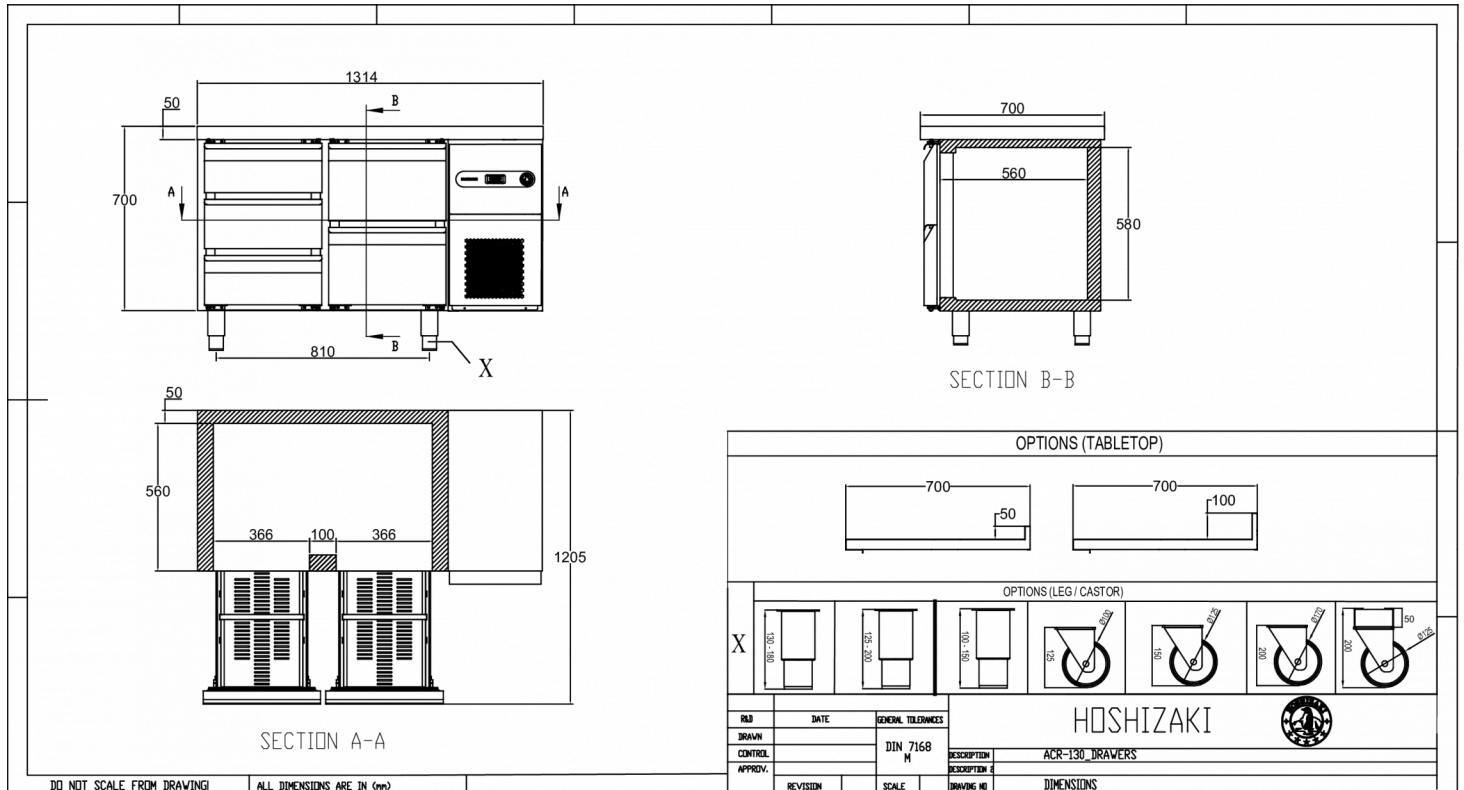

HOSHIZAKI

ADVANCE ACR-130DG-22-RRS-L1

TECHNICAL SPECIFICATIONS

Temperature range	GN tray size	Volume, gross	Net usable volume	Climate class	Sound level
-2/+8°C	1/1 GN	301 l	128 l	5 (max. ambient 40°C w/ 40% RH)	51 dB(A)
Power supply		Connection load		Ref. capacity (at -10°C)	
230V, 50Hz		180 W		367 W	

SHIPPING SPECIFICATIONS

Width (packed)	Depth (packed)	Height (packed)	Volume (packed)	Gross weight	Width	Depth	Height	Height including legs (minimum)	Height including legs (maximum)	Net weight
1.364 mm	760 mm	1.130 mm	1,19 m3	139 kg	1.314 mm	700 mm	800 mm	930 mm	980 mm	112 kg

Disclaimer: Every effort has been made to ensure that the information contained in this spec sheet is accurate at the time of publishing. Hoshizaki Europe BV assumes no responsibility or liability for typographical errors or omissions or for any misinterpretation of the information within the publication and reserves the right to change without notice.

Hoshizaki Belgium
Hoshizaki Danmark
Hoshizaki Deutschland
Hoshizaki France
Hoshizaki Iberia
Hoshizaki Italia
Hoshizaki Middle East

info@hoshizaki.nl
info@hoshizaki.dk
vertrieb@hoshizaki.de
info@hoshizaki.fr
info@hoshizaki.es
commerciale@hoshizaki.it
sales.ex@hoshizaki-europe.com

Hoshizaki Netherlands info@hoshizaki.nl
Hoshizaki Norge salg@hoshizaki.no
Hoshizaki Sverige order@hoshizaki.se
Hoshizaki UK uksales@hoshizaki.uk
Export countries sales.ex@hoshizaki-europe.com
Other countries sales.ex@hoshizaki-europe.com

www.hoshizaki-europe.com