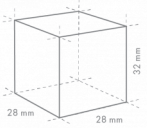

### Cuber, Self Contained

Production Capacity (kg/24h) - AT 10°C, WT 10°C: 47

Storage bin capacity: 15 kg

ICE TYPE: Large cubes, Standard

Cube Size: **L-STANDARD**  
Weight: 23 g

### SHIPPING SPECIFICATIONS

Width (packed)	Depth (packed)	Height (packed)	Volume (packed)	Gross weight	Width	Depth	Height	Dimensions legs	Net weight
735 mm	570 mm	864 mm	0.362 m <sup>3</sup>	54 kg	633 mm	511 mm	690 mm	for legs add 90-125 mm	44 kg