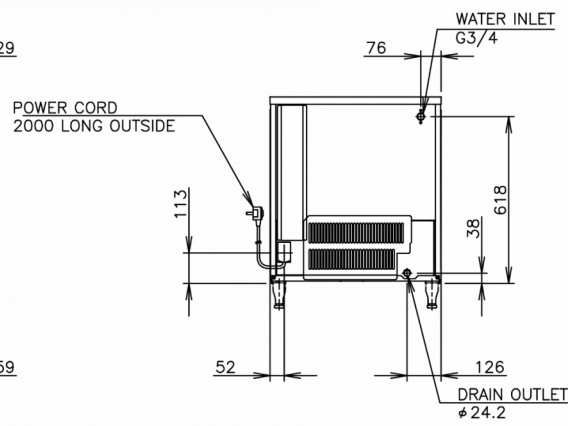

HOSHIZAKI

IM-45CPE-E

TECHNICAL SPECIFICATIONS

Cooling system	Power supply	Electrical circuit breaker protection	Heat Rejection (AT 32°C, WT 21°C)	Production Capacity (kg/24h) - AT 10°C, WT 10°C	Production Capacity (kg/24h) - AT 21°C, WT 15°C	Production Capacity (kg/24h) - AT 32°C, WT 21°C	Water consumption (m³/24h) - AT 10°C, WT 10°C
Air Cooled	1/220 - 240V/50Hz	5 A	0.71 kW	47	39	31	0.11

SHIPPING SPECIFICATIONS

Width (packed)	Depth (packed)	Height (packed)	Volume (packed)	Gross weight	Width	Depth	Height	Dimensions legs	Net weight
735 mm	570 mm	864 mm	0.362 m³	54 kg	633 mm	511 mm	690 mm	for legs add 90-125 mm	44 kg

Disclaimer: Every effort has been made to ensure that the information contained in this spec sheet is accurate at the time of publishing. Hoshizaki Europe BV assumes no responsibility or liability for typographical errors or omissions or for any misinterpretation of the information within the publication and reserves the right to change without notice.

HOSHIZAKI

Hoshizaki Belgium
Hoshizaki Danmark
Hoshizaki Deutschland
Hoshizaki France
Hoshizaki Iberia
Hoshizaki Italia
Hoshizaki Middle East

info@hoshizaki.nl
info@hoshizaki.dk
vertrieb@hoshizaki.de
info@hoshizaki.fr
info@hoshizaki.es
commerciale@hoshizaki.it
sales.ex@hoshizaki-europe.com

Hoshizaki Netherlands info@hoshizaki.nl
Hoshizaki Norge salg@hoshizaki.no
Hoshizaki Sverige orderSE@hoshizaki.dk
Hoshizaki UK uksales@hoshizaki.uk
Export countries sales.ex@hoshizaki-europe.com
Other countries sales.ex@hoshizaki-europe.com

www.hoshizaki-europe.com