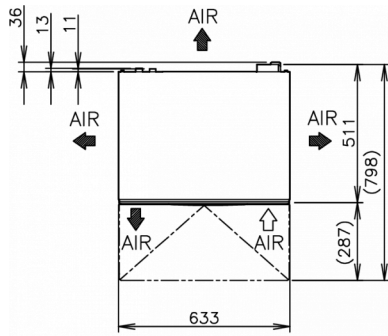

HOSHIZAKI

IM-45CPE-E

TECHNICAL SPECIFICATIONS

Cooling system	Power supply	Electrical circuit breaker protection	Heat Rejection (AT 32°C, WT 21°C)	Production Capacity (kg/24h) - AT 10°C, WT 10°C	Production Capacity (kg/24h) - AT 21°C, WT 15°C	Production Capacity (kg/24h) - AT 32°C, WT 21°C	Water consumption (m³/24h) - AT 10°C, WT 10°C
Air Cooled	1/220 - 240V/50Hz	5 A	0.71 kW	47	39	31	0.11

SHIPPING SPECIFICATIONS

Width (packed)	Depth (packed)	Height (packed)	Volume (packed)	Gross weight	Width	Depth	Height	Dimensions legs	Net weight
735 mm	570 mm	864 mm	0.362 m³	54 kg	633 mm	511 mm	690 mm	for legs add 90-125 mm	44 kg

Disclaimer: Every effort has been made to ensure that the information contained in this spec sheet is accurate at the time of publishing. Hoshizaki Europe BV assumes no responsibility or liability for typographical errors or omissions or for any misinterpretation of the information within the publication and reserves the right to change without notice.

HOSHIZAKI

Hoshizaki Belgium
Hoshizaki Danmark
Hoshizaki Deutschland
Hoshizaki France
Hoshizaki Iberia
Hoshizaki Italia
Hoshizaki Middle East

info@hoshizaki.nl
info@hoshizaki.dk
vertrieb@hoshizaki.de
info@hoshizaki.fr
info@hoshizaki.es
commerciale@hoshizaki.it
sales.ex@hoshizaki-europe.com

Hoshizaki Netherlands info@hoshizaki.nl
Hoshizaki Norge salg@hoshizaki.no
Hoshizaki Sverige orderSE@hoshizaki.dk
Hoshizaki UK uksales@hoshizaki.uk
Export countries sales.ex@hoshizaki-europe.com
Other countries sales.ex@hoshizaki-europe.com

www.hoshizaki-europe.com