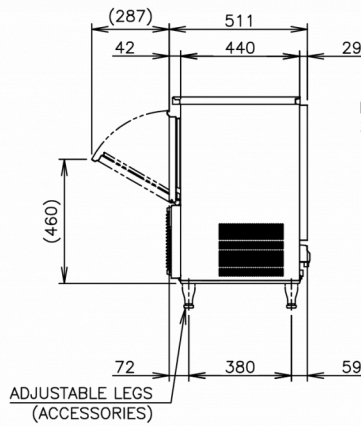

HOSHIZAKI

IM-45CPE-E

TECHNICAL SPECIFICATIONS

Cooling system	Power supply	Electrical circuit breaker protection	Heat Rejection (AT 32°C, WT 21°C)	Production Capacity (kg/24h) - AT 10°C, WT 10°C	Production Capacity (kg/24h) - AT 21°C, WT 15°C	Production Capacity (kg/24h) - AT 32°C, WT 21°C	Water consumption (m³/24h) - AT 10°C, WT 10°C
Air Cooled	1/220 - 240V/50Hz	5 A	0.71 kW	47	39	31	0.11

SHIPPING SPECIFICATIONS

Width (packed)	Depth (packed)	Height (packed)	Volume (packed)	Gross weight	Width	Depth	Height	Dimensions legs	Net weight
735 mm	570 mm	864 mm	0.362 m³	54 kg	633 mm	511 mm	690 mm	for legs add 90-125 mm	44 kg

Disclaimer: Every effort has been made to ensure that the information contained in this spec sheet is accurate at the time of publishing. Hoshizaki Europe BV assumes no responsibility or liability for typographical errors or omissions or for any misinterpretation of the information within the publication and reserves the right to change without notice.

HOSHIZAKI

Hoshizaki Belgium
Hoshizaki Danmark
Hoshizaki Deutschland
Hoshizaki France
Hoshizaki Iberia
Hoshizaki Italia
Hoshizaki Middle East

info@hoshizaki.nl
info@hoshizaki.dk
vertrieb@hoshizaki.de
info@hoshizaki.fr
info@hoshizaki.es
commerciale@hoshizaki.it
sales.ex@hoshizaki-europe.com

Hoshizaki Netherlands info@hoshizaki.nl
Hoshizaki Norge salg@hoshizaki.no
Hoshizaki Sverige orderSE@hoshizaki.dk
Hoshizaki UK uksales@hoshizaki.uk
Export countries sales.ex@hoshizaki-europe.com
Other countries sales.ex@hoshizaki-europe.com

www.hoshizaki-europe.com