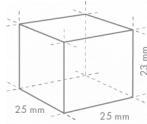

HOSHIZAKI

IM-65WPE-E-25

Cuber, Self Contained

Production Capacity (kg/24h) - AT 10°C, WT 10°C: 54

Storage bin capacity: 26 kg

ICE TYPE: Small cubes - 25

Cube Size: **S-25**
Weight: 13 g

ACCESSORIES INCLUDED

SHIPPING SPECIFICATIONS

Width (packed)	Depth (packed)	Height (packed)	Volume (packed)	Gross weight	Width	Depth	Height	Dimensions legs	Net weight
735 mm	570 mm	1.012 mm	0,424 m3	59 kg	633 mm	506 mm	840 mm	for legs add 90-125 mm	49 kg