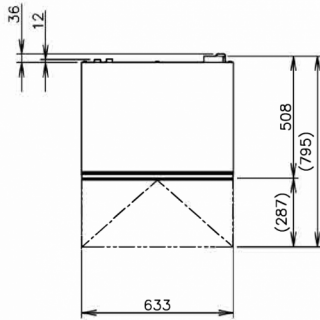

HOSHIZAKI

IM-65WPE-E-25

TECHNICAL SPECIFICATIONS

Cooling system	Power supply	Electric Consumption	Electrical circuit breaker protection	Heat Rejection (AT 32°C, WT 21°C)	Production Capacity (kg/24h) - AT 10°C, WT 10°C	Production Capacity (kg/24h) - AT 21°C, WT 15°C	Production Capacity (kg/24h) - AT 32°C, WT 21°C
Water Cooled	1/220 - 240V/50Hz	0,275 kW	5 A	0,43 kW	54	52	49

SHIPPING SPECIFICATIONS

Width (packed)	Depth (packed)	Height (packed)	Volume (packed)	Gross weight	Width	Depth	Height	Dimensions legs	Net weight
735 mm	570 mm	1.012 mm	0,424 m3	59 kg	633 mm	506 mm	840 mm	for legs add 90-125 mm	49 kg

Disclaimer: Every effort has been made to ensure that the information contained in this spec sheet is accurate at the time of publishing. Hoshizaki Europe BV assumes no responsibility or liability for typographical errors or omissions or for any misinterpretation of the information within the publication and reserves the right to change without notice.

Please observe: This type of icemaker is on special order only. Please take longer lead times into consideration.