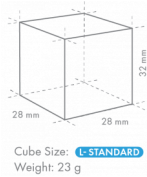

ICE TYPE: Large cubes, Standard