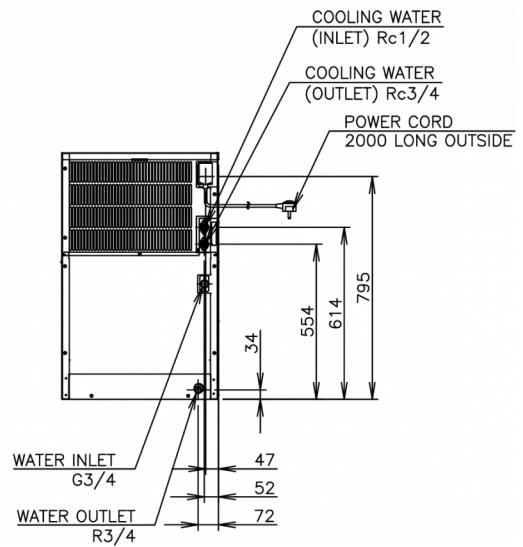

HOSHIZAKI

IM-240AWPE

TECHNICAL SPECIFICATIONS

Cooling system	Power supply	Electrical circuit breaker protection	Heat Rejection (AT 32°C, WT 21°C)	Production Capacity (kg/24h) - AT 10°C, WT 10°C	Production Capacity (kg/24h) - AT 21°C, WT 15°C	Production Capacity (kg/24h) - AT 32°C, WT 21°C
Water Cooled	1/220 - 240V/50Hz	5 A	2.51 kW	205	190	175

SHIPPING SPECIFICATIONS

Width (packed)	Depth (packed)	Height (packed)	Volume (packed)	Gross weight	Width	Depth	Height	Net weight
665 mm	820 mm	1,054 mm	0.575 m3	89 kg	560 mm	700 mm	880 mm	78 kg

Disclaimer: Every effort has been made to ensure that the information contained in this spec sheet is accurate at the time of publishing. Hoshizaki Europe BV assumes no responsibility or liability for typographical errors or omissions or for any misinterpretation of the information within the publication and reserves the right to change without notice.

HOSHIZAKI

Hoshizaki Belgium
Hoshizaki Danmark
Hoshizaki Deutschland
Hoshizaki France
Hoshizaki Iberia
Hoshizaki Italia
Hoshizaki Middle East

info@hoshizaki.nl
info@hoshizaki.dk
vertrieb@hoshizaki.de
info@hoshizaki.fr
info@hoshizaki.es
commerciale@hoshizaki.it
sales.ex@hoshizaki-europe.com

Hoshizaki Netherlands info@hoshizaki.nl
Hoshizaki Norge salg@hoshizaki.no
Hoshizaki Sverige orderSE@hoshizaki.dk
Hoshizaki UK uksales@hoshizaki.uk
Export countries sales.ex@hoshizaki-europe.com
Other countries sales.ex@hoshizaki-europe.com

www.hoshizaki-europe.com