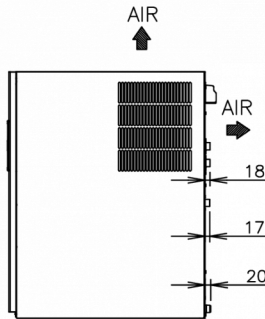

HOSHIZAKI

IM-240AWPE

TECHNICAL SPECIFICATIONS

Cooling system	Power supply	Electrical circuit breaker protection	Heat Rejection (AT 32°C, WT 21°C)	Production Capacity (kg/24h) - AT 10°C, WT 10°C	Production Capacity (kg/24h) - AT 21°C, WT 15°C	Production Capacity (kg/24h) - AT 32°C, WT 21°C
Water Cooled	1/220 - 240V/50Hz	5 A	2.51 kW	205	190	175

SHIPPING SPECIFICATIONS

Width (packed)	Depth (packed)	Height (packed)	Volume (packed)	Gross weight	Width	Depth	Height	Net weight
665 mm	820 mm	1,054 mm	0.575 m3	89 kg	560 mm	700 mm	880 mm	78 kg

Disclaimer: Every effort has been made to ensure that the information contained in this spec sheet is accurate at the time of publishing. Hoshizaki Europe BV assumes no responsibility or liability for typographical errors or omissions or for any misinterpretation of the information within the publication and reserves the right to change without notice.

HOSHIZAKI

Hoshizaki Belgium
Hoshizaki Danmark
Hoshizaki Deutschland
Hoshizaki France
Hoshizaki Iberia
Hoshizaki Italia
Hoshizaki Middle East

info@hoshizaki.nl
info@hoshizaki.dk
vertrieb@hoshizaki.de
info@hoshizaki.fr
info@hoshizaki.es
commerciale@hoshizaki.it
sales.ex@hoshizaki-europe.com

Hoshizaki Netherlands info@hoshizaki.nl
Hoshizaki Norge salg@hoshizaki.no
Hoshizaki Sverige orderSE@hoshizaki.dk
Hoshizaki UK uksales@hoshizaki.uk
Export countries sales.ex@hoshizaki-europe.com
Other countries sales.ex@hoshizaki-europe.com

www.hoshizaki-europe.com