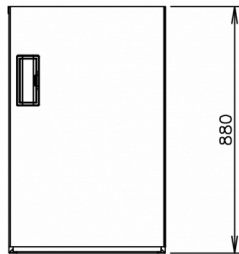

HOSHIZAKI

IM-240AWPE

TECHNICAL SPECIFICATIONS

Cooling system	Power supply	Electrical circuit breaker protection	Heat Rejection (AT 32°C, WT 21°C)	Production Capacity (kg/24h) - AT 10°C, WT 10°C	Production Capacity (kg/24h) - AT 21°C, WT 15°C	Production Capacity (kg/24h) - AT 32°C, WT 21°C
Water Cooled	1/220 - 240V/50Hz	5 A	2.51 kW	205	190	175

SHIPPING SPECIFICATIONS

Width (packed)	Depth (packed)	Height (packed)	Volume (packed)	Gross weight	Width	Depth	Height	Net weight
665 mm	820 mm	1,054 mm	0.575 m3	89 kg	560 mm	700 mm	880 mm	78 kg

Disclaimer: Every effort has been made to ensure that the information contained in this spec sheet is accurate at the time of publishing. Hoshizaki Europe BV assumes no responsibility or liability for typographical errors or omissions or for any misinterpretation of the information within the publication and reserves the right to change without notice.

HOSHIZAKI

Hoshizaki Belgium
Hoshizaki Danmark
Hoshizaki Deutschland
Hoshizaki France
Hoshizaki Iberia
Hoshizaki Italia
Hoshizaki Middle East

info@hoshizaki.nl
info@hoshizaki.dk
vertrieb@hoshizaki.de
info@hoshizaki.fr
info@hoshizaki.es
commerciale@hoshizaki.it
sales.ex@hoshizaki-europe.com

Hoshizaki Netherlands info@hoshizaki.nl
Hoshizaki Norge salg@hoshizaki.no
Hoshizaki Sverige orderSE@hoshizaki.dk
Hoshizaki UK uksales@hoshizaki.uk
Export countries sales.ex@hoshizaki-europe.com
Other countries sales.ex@hoshizaki-europe.com

www.hoshizaki-europe.com