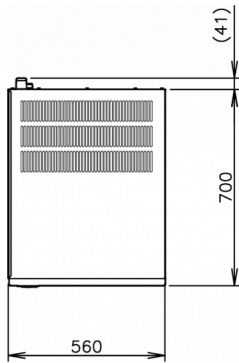

HOSHIZAKI

IM-240AWPE

TECHNICAL SPECIFICATIONS

Cooling system	Power supply	Electrical circuit breaker protection	Heat Rejection (AT 32°C, WT 21°C)	Production Capacity (kg/24h) - AT 10°C, WT 10°C	Production Capacity (kg/24h) - AT 21°C, WT 15°C	Production Capacity (kg/24h) - AT 32°C, WT 21°C
Water Cooled	1/220 - 240V/50Hz	5 A	2.51 kW	205	190	175

SHIPPING SPECIFICATIONS

Width (packed)	Depth (packed)	Height (packed)	Volume (packed)	Gross weight	Width	Depth	Height	Net weight
665 mm	820 mm	1,054 mm	0.575 m3	89 kg	560 mm	700 mm	880 mm	78 kg

Disclaimer: Every effort has been made to ensure that the information contained in this spec sheet is accurate at the time of publishing. Hoshizaki Europe BV assumes no responsibility or liability for typographical errors or omissions or for any misinterpretation of the information within the publication and reserves the right to change without notice.

HOSHIZAKI

Hoshizaki Belgium
Hoshizaki Danmark
Hoshizaki Deutschland
Hoshizaki France
Hoshizaki Iberia
Hoshizaki Italia
Hoshizaki Middle East

info@hoshizaki.nl
info@hoshizaki.dk
vertrieb@hoshizaki.de
info@hoshizaki.fr
info@hoshizaki.es
commerciale@hoshizaki.it
sales.ex@hoshizaki-europe.com

Hoshizaki Netherlands info@hoshizaki.nl
Hoshizaki Norge salg@hoshizaki.no
Hoshizaki Sverige orderSE@hoshizaki.dk
Hoshizaki UK uksales@hoshizaki.uk
Export countries sales.ex@hoshizaki-europe.com
Other countries sales.ex@hoshizaki-europe.com

www.hoshizaki-europe.com