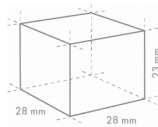

Hoshizaki recommends that the water-cooled condenser should be connected to a closed circuit recirculating type cooling system utilizing a tower, water chiller or similar. Water make up should be via a ball valve/break tank arrangement. Whilst connecting a water-cooled condenser to a mains water (potable) supply will not affect the performance of the machine, it will most certainly cause high water use and waste of a valuable resource that is not recommended. It is likely that the connection of such units to the mains water supply may be a contravention of local water authority by-laws.

Ice cube dimensions and weight - disclaimer: The drawing is for illustration purposes only. Cube size and weight may differ due to local installation conditions.

- Ice making system with an automatic rinse cycle
- Each ice cycle is made with fresh water
- Closed water circuit for contamination protection
- Closed Cell System helps produce compact, hard and geometrically perfect ice
- Easy external access to control panel
- System comes with a magnetic DC water pump with variable speed and that has no direct coupling, which prevents any leakage
- UV-C sanitization function is retrofittable
- Stainless steel frame inside
- Easily removable water pan assembly

ICE TYPE: Medium cubes - 23