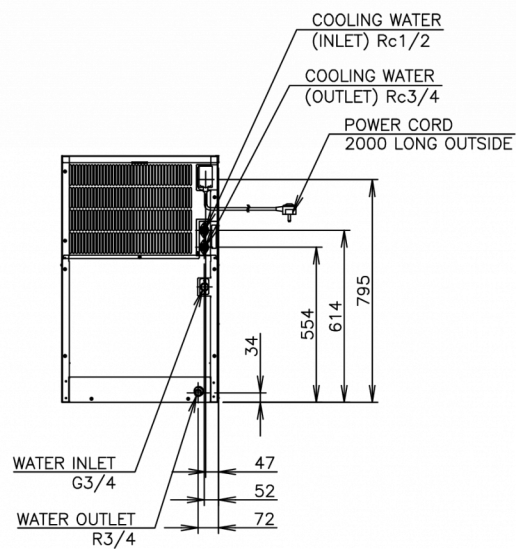

HOSHIZAKI

IM-240AWPE-23

TECHNICAL SPECIFICATIONS

Cooling system	Power supply	Electrical circuit breaker protection	Heat Rejection (AT 32°C, WT 21°C)	Production Capacity (kg/24h) - AT 10°C, WT 10°C	Production Capacity (kg/24h) - AT 21°C, WT 15°C	Production Capacity (kg/24h) - AT 32°C, WT 21°C
Water Cooled	1/220 - 240V/50Hz	5 A	1.55 kW	170	155	145

SHIPPING SPECIFICATIONS

Width (packed)	Depth (packed)	Height (packed)	Volume (packed)	Gross weight	Width	Depth	Height	Net weight
665 mm	820 mm	1,054 mm	0.575 m3	81 kg	560 mm	700 mm	880 mm	70 kg

Disclaimer: Every effort has been made to ensure that the information contained in this spec sheet is accurate at the time of publishing. Hoshizaki Europe BV assumes no responsibility or liability for typographical errors or omissions or for any misinterpretation of the information within the publication and reserves the right to change without notice.

HOSHIZAKI

Hoshizaki Belgium
Hoshizaki Danmark
Hoshizaki Deutschland
Hoshizaki France
Hoshizaki Iberia
Hoshizaki Italia
Hoshizaki Middle East

info@hoshizaki.nl
info@hoshizaki.dk
vertrieb@hoshizaki.de
info@hoshizaki.fr
info@hoshizaki.es
commerciale@hoshizaki.it
sales.ex@hoshizaki-europe.com

Hoshizaki Netherlands info@hoshizaki.nl
Hoshizaki Norge salg@hoshizaki.no
Hoshizaki Sverige orderSE@hoshizaki.dk
Hoshizaki UK uksales@hoshizaki.uk
Export countries sales.ex@hoshizaki-europe.com
Other countries sales.ex@hoshizaki-europe.com

www.hoshizaki-europe.com