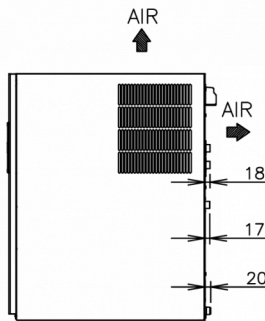

HOSHIZAKI

IM-240AWPE-23

TECHNICAL SPECIFICATIONS

Cooling system	Power supply	Electrical circuit breaker protection	Heat Rejection (AT 32°C, WT 21°C)	Production Capacity (kg/24h) - AT 10°C, WT 10°C	Production Capacity (kg/24h) - AT 21°C, WT 15°C	Production Capacity (kg/24h) - AT 32°C, WT 21°C
Water Cooled	1/220 - 240V/50Hz	5 A	1.55 kW	170	155	145

SHIPPING SPECIFICATIONS

Width (packed)	Depth (packed)	Height (packed)	Volume (packed)	Gross weight	Width	Depth	Height	Net weight
665 mm	820 mm	1,054 mm	0.575 m3	81 kg	560 mm	700 mm	880 mm	70 kg

Disclaimer: Every effort has been made to ensure that the information contained in this spec sheet is accurate at the time of publishing. Hoshizaki Europe BV assumes no responsibility or liability for typographical errors or omissions or for any misinterpretation of the information within the publication and reserves the right to change without notice.

HOSHIZAKI

Hoshizaki Belgium
Hoshizaki Danmark
Hoshizaki Deutschland
Hoshizaki France
Hoshizaki Iberia
Hoshizaki Italia
Hoshizaki Middle East

info@hoshizaki.nl
info@hoshizaki.dk
vertrieb@hoshizaki.de
info@hoshizaki.fr
info@hoshizaki.es
commerciale@hoshizaki.it
sales.ex@hoshizaki-europe.com

Hoshizaki Netherlands info@hoshizaki.nl
Hoshizaki Norge salg@hoshizaki.no
Hoshizaki Sverige orderSE@hoshizaki.dk
Hoshizaki UK uksales@hoshizaki.uk
Export countries sales.ex@hoshizaki-europe.com
Other countries sales.ex@hoshizaki-europe.com

www.hoshizaki-europe.com