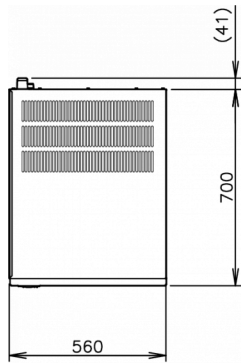

HOSHIZAKI

IM-240AWPE-23

TECHNICAL SPECIFICATIONS

Cooling system	Power supply	Electrical circuit breaker protection	Heat Rejection (AT 32°C, WT 21°C)	Production Capacity (kg/24h) - AT 10°C, WT 10°C	Production Capacity (kg/24h) - AT 21°C, WT 15°C	Production Capacity (kg/24h) - AT 32°C, WT 21°C
Water Cooled	1/220 - 240V/50Hz	5 A	1.55 kW	170	155	145

SHIPPING SPECIFICATIONS

Width (packed)	Depth (packed)	Height (packed)	Volume (packed)	Gross weight	Width	Depth	Height	Net weight
665 mm	820 mm	1,054 mm	0.575 m3	81 kg	560 mm	700 mm	880 mm	70 kg

Disclaimer: Every effort has been made to ensure that the information contained in this spec sheet is accurate at the time of publishing. Hoshizaki Europe BV assumes no responsibility or liability for typographical errors or omissions or for any misinterpretation of the information within the publication and reserves the right to change without notice.

HOSHIZAKI

Hoshizaki Belgium
Hoshizaki Danmark
Hoshizaki Deutschland
Hoshizaki France
Hoshizaki Iberia
Hoshizaki Italia
Hoshizaki Middle East

info@hoshizaki.nl
info@hoshizaki.dk
vertrieb@hoshizaki.de
info@hoshizaki.fr
info@hoshizaki.es
commerciale@hoshizaki.it
sales.ex@hoshizaki-europe.com

Hoshizaki Netherlands info@hoshizaki.nl
Hoshizaki Norge salg@hoshizaki.no
Hoshizaki Sverige orderSE@hoshizaki.dk
Hoshizaki UK uksales@hoshizaki.uk
Export countries sales.ex@hoshizaki-europe.com
Other countries sales.ex@hoshizaki-europe.com

www.hoshizaki-europe.com