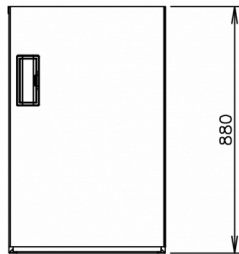

HOSHIZAKI

IM-240AWPE-23

TECHNICAL SPECIFICATIONS

Cooling system	Power supply	Electrical circuit breaker protection	Heat Rejection (AT 32°C, WT 21°C)	Production Capacity (kg/24h) - AT 10°C, WT 10°C	Production Capacity (kg/24h) - AT 21°C, WT 15°C	Production Capacity (kg/24h) - AT 32°C, WT 21°C
Water Cooled	1/220 - 240V/50Hz	5 A	1.55 kW	170	155	145

SHIPPING SPECIFICATIONS

Width (packed)	Depth (packed)	Height (packed)	Volume (packed)	Gross weight	Width	Depth	Height	Net weight
665 mm	820 mm	1,054 mm	0.575 m3	81 kg	560 mm	700 mm	880 mm	70 kg

Disclaimer: Every effort has been made to ensure that the information contained in this spec sheet is accurate at the time of publishing. Hoshizaki Europe BV assumes no responsibility or liability for typographical errors or omissions or for any misinterpretation of the information within the publication and reserves the right to change without notice.

HOSHIZAKI

Hoshizaki Belgium
Hoshizaki Danmark
Hoshizaki Deutschland
Hoshizaki France
Hoshizaki Iberia
Hoshizaki Italia
Hoshizaki Middle East

info@hoshizaki.nl
info@hoshizaki.dk
vertrieb@hoshizaki.de
info@hoshizaki.fr
info@hoshizaki.es
commerciale@hoshizaki.it
sales.ex@hoshizaki-europe.com

Hoshizaki Netherlands info@hoshizaki.nl
Hoshizaki Norge salg@hoshizaki.no
Hoshizaki Sverige orderSE@hoshizaki.dk
Hoshizaki UK uksales@hoshizaki.uk
Export countries sales.ex@hoshizaki-europe.com
Other countries sales.ex@hoshizaki-europe.com

www.hoshizaki-europe.com