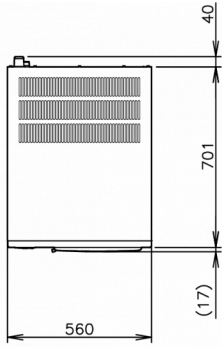

HOSHIZAKI

IM-240APE-U-32

TECHNICAL SPECIFICATIONS

Cooling system	Power supply	Electrical circuit breaker protection	Heat Rejection (AT 32°C, WT 21°C)	Production Capacity (kg/24h) - AT 10°C, WT 10°C	Production Capacity (kg/24h) - AT 21°C, WT 15°C	Production Capacity (kg/24h) - AT 32°C, WT 21°C	Water consumption (m³/24h) - AT 10°C, WT 10°C
Air Cooled	1/220 - 240V/50Hz	5 A	2.51 kW	220	200	160	0.6

SHIPPING SPECIFICATIONS

Width (packed)	Depth (packed)	Height (packed)	Volume (packed)	Gross weight	Width	Depth	Height	Net weight
665 mm	820 mm	1,054 mm	0.575 m³	81 kg	560 mm	700 mm	880 mm	70 kg

Disclaimer: Every effort has been made to ensure that the information contained in this spec sheet is accurate at the time of publishing. Hoshizaki Europe BV assumes no responsibility or liability for typographical errors or omissions or for any misinterpretation of the information within the publication and reserves the right to change without notice.

HOSHIZAKI

Hoshizaki Belgium
Hoshizaki Danmark
Hoshizaki Deutschland
Hoshizaki France
Hoshizaki Iberia
Hoshizaki Italia
Hoshizaki Middle East

info@hoshizaki.nl
info@hoshizaki.dk
vertrieb@hoshizaki.de
info@hoshizaki.fr
info@hoshizaki.es
commerciale@hoshizaki.it
sales.ex@hoshizaki-europe.com

Hoshizaki Netherlands info@hoshizaki.nl
Hoshizaki Norge salg@hoshizaki.no
Hoshizaki Sverige orderSE@hoshizaki.dk
Hoshizaki UK uksales@hoshizaki.uk
Export countries sales.ex@hoshizaki-europe.com
Other countries sales.ex@hoshizaki-europe.com

www.hoshizaki-europe.com