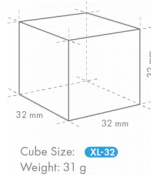

ICE TYPE: Extra large cubes - 32