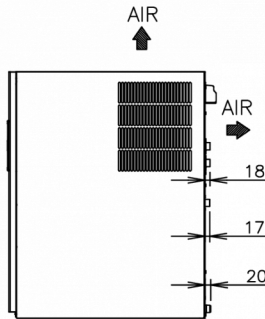

HOSHIZAKI

IM-240AWPE-U

TECHNICAL SPECIFICATIONS

Cooling system	Power supply	Electrical circuit breaker protection	Heat Rejection (AT 32°C, WT 21°C)	Production Capacity (kg/24h) - AT 10°C, WT 10°C	Production Capacity (kg/24h) - AT 21°C, WT 15°C	Production Capacity (kg/24h) - AT 32°C, WT 21°C
Water Cooled	1/220 - 240V/50Hz	5 A	1.55 kW	205	190	175

SHIPPING SPECIFICATIONS

Width (packed)	Depth (packed)	Height (packed)	Volume (packed)	Gross weight	Width	Depth	Height	Net weight
665 mm	820 mm	1,054 mm	0.575 m³	91 kg	560 mm	700 mm	880 mm	78 kg

Disclaimer: Every effort has been made to ensure that the information contained in this spec sheet is accurate at the time of publishing. Hoshizaki Europe BV assumes no responsibility or liability for typographical errors or omissions or for any misinterpretation of the information within the publication and reserves the right to change without notice.

HOSHIZAKI

Hoshizaki Belgium
Hoshizaki Danmark
Hoshizaki Deutschland
Hoshizaki France
Hoshizaki Iberia
Hoshizaki Italia
Hoshizaki Middle East

info@hoshizaki.nl
info@hoshizaki.dk
vertrieb@hoshizaki.de
info@hoshizaki.fr
info@hoshizaki.es
commerciale@hoshizaki.it
sales.ex@hoshizaki-europe.com

Hoshizaki Netherlands info@hoshizaki.nl
Hoshizaki Norge salg@hoshizaki.no
Hoshizaki Sverige orderSE@hoshizaki.dk
Hoshizaki UK uksales@hoshizaki.uk
Export countries sales.ex@hoshizaki-europe.com
Other countries sales.ex@hoshizaki-europe.com

www.hoshizaki-europe.com