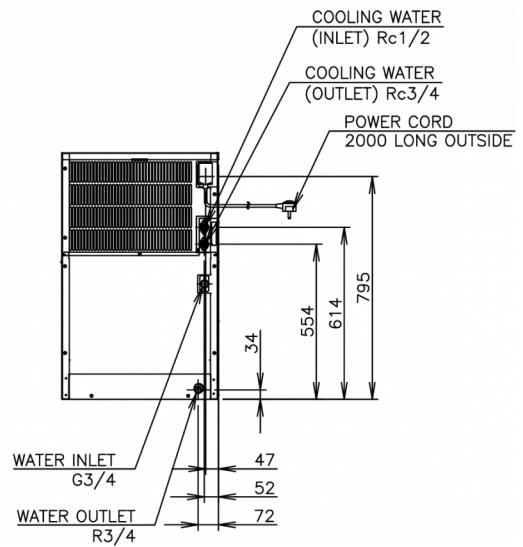

HOSHIZAKI

IM-240AWPE-U

TECHNICAL SPECIFICATIONS

Cooling system	Power supply	Electrical circuit breaker protection	Heat Rejection (AT 32°C, WT 21°C)	Production Capacity (kg/24h) - AT 10°C, WT 10°C	Production Capacity (kg/24h) - AT 21°C, WT 15°C	Production Capacity (kg/24h) - AT 32°C, WT 21°C
Water Cooled	1/220 - 240V/50Hz	5 A	1.55 kW	205	190	175

SHIPPING SPECIFICATIONS

Width (packed)	Depth (packed)	Height (packed)	Volume (packed)	Gross weight	Width	Depth	Height	Net weight
665 mm	820 mm	1,054 mm	0.575 m³	91 kg	560 mm	700 mm	880 mm	78 kg

Disclaimer: Every effort has been made to ensure that the information contained in this spec sheet is accurate at the time of publishing. Hoshizaki Europe BV assumes no responsibility or liability for typographical errors or omissions or for any misinterpretation of the information within the publication and reserves the right to change without notice.

HOSHIZAKI

Hoshizaki Belgium
Hoshizaki Danmark
Hoshizaki Deutschland
Hoshizaki France
Hoshizaki Iberia
Hoshizaki Italia
Hoshizaki Middle East

info@hoshizaki.nl
info@hoshizaki.dk
vertrieb@hoshizaki.de
info@hoshizaki.fr
info@hoshizaki.es
commerciale@hoshizaki.it
sales.ex@hoshizaki-europe.com

Hoshizaki Netherlands info@hoshizaki.nl
Hoshizaki Norge salg@hoshizaki.no
Hoshizaki Sverige orderSE@hoshizaki.dk
Hoshizaki UK uksales@hoshizaki.uk
Export countries sales.ex@hoshizaki-europe.com
Other countries sales.ex@hoshizaki-europe.com

www.hoshizaki-europe.com