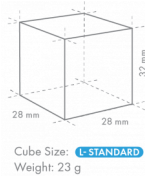

HOSHIZAKI

IM-240AWPE-U

Cuber, Modular

Production Capacity (kg/24h) - AT 10°C, WT 10°C: 205

ICE TYPE: Large cubes, Standard

PRODUCT SERIES: CUBE ICEMAKERS

ITEM NUMBER: M119-D206

COUNTRY OF ORIGIN: UK

SHIPPING SPECIFICATIONS

Width (packed)	Depth (packed)	Height (packed)	Volume (packed)	Gross weight	Width	Depth	Height	Net weight
665 mm	820 mm	1,054 mm	0.575 m ³	91 kg	560 mm	700 mm	880 mm	78 kg

Disclaimer: Every effort has been made to ensure that the information contained in this spec sheet is accurate at the time of publishing. Hoshizaki Europe BV assumes no responsibility or liability for typographical errors or omissions or for any misinterpretation of the information within the publication and reserves the right to change without notice.