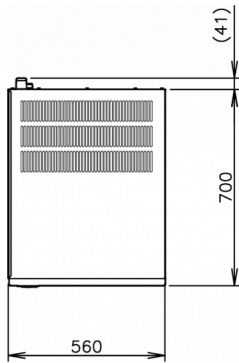

CORRESPONDING TOP KITS

TK-30 for B-140SB, B-210SB, B340SB (optional, not required), TK-8D for B-210SB, TK-8D + TK18D for B-340SB

CERTIFICATIONS

HOSHIZAKI

IM-240AWPE-U

TECHNICAL SPECIFICATIONS

Cooling system	Power supply	Electrical circuit breaker protection	Heat Rejection (AT 32°C, WT 21°C)	Production Capacity (kg/24h) - AT 10°C, WT 10°C	Production Capacity (kg/24h) - AT 21°C, WT 15°C	Production Capacity (kg/24h) - AT 32°C, WT 21°C
Water Cooled	1/220 - 240V/50Hz	5 A	1.55 kW	205	190	175

SHIPPING SPECIFICATIONS

Width (packed)	Depth (packed)	Height (packed)	Volume (packed)	Gross weight	Width	Depth	Height	Net weight
665 mm	820 mm	1,054 mm	0.575 m ³	91 kg	560 mm	700 mm	880 mm	78 kg

Disclaimer: Every effort has been made to ensure that the information contained in this spec sheet is accurate at the time of publishing. Hoshizaki Europe BV assumes no responsibility or liability for typographical errors or omissions or for any misinterpretation of the information within the publication and reserves the right to change without notice.