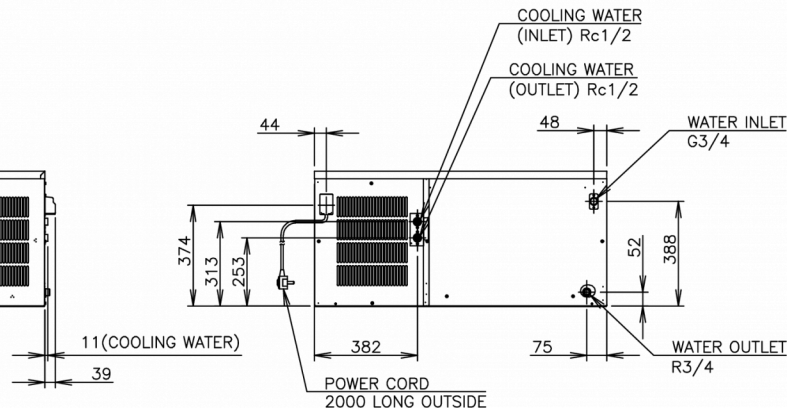

HOSHIZAKI

IM-240DWPE

TECHNICAL SPECIFICATIONS

Cooling system	Power supply	Electrical circuit breaker protection	Heat Rejection (AT 32°C, WT 21°C)	Production Capacity (kg/24h) - AT 10°C, WT 10°C	Production Capacity (kg/24h) - AT 21°C, WT 15°C	Production Capacity (kg/24h) - AT 32°C, WT 21°C
Water Cooled	1/220 - 240V/50Hz	5 A	1.47 kW	209	196	179

SHIPPING SPECIFICATIONS

Width (packed)	Depth (packed)	Height (packed)	Volume (packed)	Gross weight	Width	Depth	Height	Net weight
1,196 mm	825 mm	640 mm	0.632 m3	97 kg	1,084 mm	700 mm	500 mm	82 kg

Disclaimer: Every effort has been made to ensure that the information contained in this spec sheet is accurate at the time of publishing. Hoshizaki Europe BV assumes no responsibility or liability for typographical errors or omissions or for any misinterpretation of the information within the publication and reserves the right to change without notice.

HOSHIZAKI

Hoshizaki Belgium
Hoshizaki Danmark
Hoshizaki Deutschland
Hoshizaki France
Hoshizaki Iberia
Hoshizaki Italia
Hoshizaki Middle East

info@hoshizaki.nl
info@hoshizaki.dk
vertrieb@hoshizaki.de
info@hoshizaki.fr
info@hoshizaki.es
commerciale@hoshizaki.it
sales.ex@hoshizaki-europe.com

Hoshizaki Netherlands info@hoshizaki.nl
Hoshizaki Norge salg@hoshizaki.no
Hoshizaki Sverige orderSE@hoshizaki.dk
Hoshizaki UK uksales@hoshizaki.uk
Export countries sales.ex@hoshizaki-europe.com
Other countries sales.ex@hoshizaki-europe.com

www.hoshizaki-europe.com