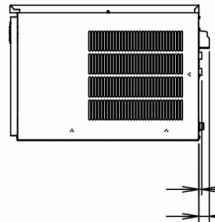

HOSHIZAKI

IM-240DWPE

TECHNICAL SPECIFICATIONS

Cooling system	Power supply	Electrical circuit breaker protection	Heat Rejection (AT 32°C, WT 21°C)	Production Capacity (kg/24h) - AT 10°C, WT 10°C	Production Capacity (kg/24h) - AT 21°C, WT 15°C	Production Capacity (kg/24h) - AT 32°C, WT 21°C
Water Cooled	1/220 - 240V/50Hz	5 A	1.47 kW	209	196	179

SHIPPING SPECIFICATIONS

Width (packed)	Depth (packed)	Height (packed)	Volume (packed)	Gross weight	Width	Depth	Height	Net weight
1,196 mm	825 mm	640 mm	0.632 m3	97 kg	1,084 mm	700 mm	500 mm	82 kg

Disclaimer: Every effort has been made to ensure that the information contained in this spec sheet is accurate at the time of publishing. Hoshizaki Europe BV assumes no responsibility or liability for typographical errors or omissions or for any misinterpretation of the information within the publication and reserves the right to change without notice.

HOSHIZAKI

Hoshizaki Belgium
Hoshizaki Danmark
Hoshizaki Deutschland
Hoshizaki France
Hoshizaki Iberia
Hoshizaki Italia
Hoshizaki Middle East

info@hoshizaki.nl
info@hoshizaki.dk
vertrieb@hoshizaki.de
info@hoshizaki.fr
info@hoshizaki.es
commerciale@hoshizaki.it
sales.ex@hoshizaki-europe.com

Hoshizaki Netherlands info@hoshizaki.nl
Hoshizaki Norge salg@hoshizaki.no
Hoshizaki Sverige orderSE@hoshizaki.dk
Hoshizaki UK uksales@hoshizaki.uk
Export countries sales.ex@hoshizaki-europe.com
Other countries sales.ex@hoshizaki-europe.com

www.hoshizaki-europe.com