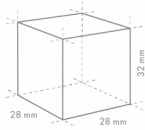

HOSHIZAKI

IM-240DWPE

Cuber, Modular & Stackable

Production Capacity (kg/24h) - AT 10°C, WT 10°C: 209

ICE TYPE: Large cubes, Standard

Cube Size: **STANDARD**
Weight: 23 g

ACCESSORIES INCLUDED

brace, Installation kit, Scoop

SHIPPING SPECIFICATIONS

Width (packed)	Depth (packed)	Height (packed)	Volume (packed)	Gross weight	Width	Depth	Height	Net weight
1,196 mm	825 mm	640 mm	0.632 m3	97 kg	1,084 mm	700 mm	500 mm	82 kg

Disclaimer: Every effort has been made to ensure that the information contained in this spec sheet is accurate at the time of publishing. Hoshizaki Europe BV assumes no responsibility or liability for typographical errors or omissions or for any misinterpretation of the information within the publication and reserves the right to change without notice.