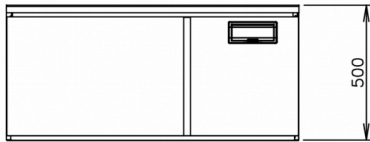

HOSHIZAKI

IM-240DWPE

TECHNICAL SPECIFICATIONS

Cooling system	Power supply	Electrical circuit breaker protection	Heat Rejection (AT 32°C, WT 21°C)	Production Capacity (kg/24h) - AT 10°C, WT 10°C	Production Capacity (kg/24h) - AT 21°C, WT 15°C	Production Capacity (kg/24h) - AT 32°C, WT 21°C
Water Cooled	1/220 - 240V/50Hz	5 A	1.47 kW	209	196	179

SHIPPING SPECIFICATIONS

Width (packed)	Depth (packed)	Height (packed)	Volume (packed)	Gross weight	Width	Depth	Height	Net weight
1,196 mm	825 mm	640 mm	0.632 m3	97 kg	1,084 mm	700 mm	500 mm	82 kg

Disclaimer: Every effort has been made to ensure that the information contained in this spec sheet is accurate at the time of publishing. Hoshizaki Europe BV assumes no responsibility or liability for typographical errors or omissions or for any misinterpretation of the information within the publication and reserves the right to change without notice.

HOSHIZAKI

Hoshizaki Belgium
Hoshizaki Danmark
Hoshizaki Deutschland
Hoshizaki France
Hoshizaki Iberia
Hoshizaki Italia
Hoshizaki Middle East

info@hoshizaki.nl
info@hoshizaki.dk
vertrieb@hoshizaki.de
info@hoshizaki.fr
info@hoshizaki.es
commerciale@hoshizaki.it
sales.ex@hoshizaki-europe.com

Hoshizaki Netherlands info@hoshizaki.nl
Hoshizaki Norge salg@hoshizaki.no
Hoshizaki Sverige orderSE@hoshizaki.dk
Hoshizaki UK uksales@hoshizaki.uk
Export countries sales.ex@hoshizaki-europe.com
Other countries sales.ex@hoshizaki-europe.com

www.hoshizaki-europe.com