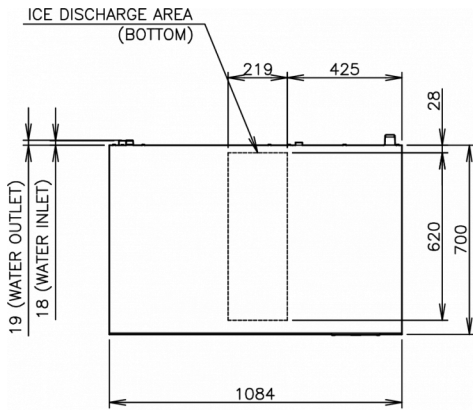

HOSHIZAKI

IM-240DWPE

TECHNICAL SPECIFICATIONS

Cooling system	Power supply	Electrical circuit breaker protection	Heat Rejection (AT 32°C, WT 21°C)	Production Capacity (kg/24h) - AT 10°C, WT 10°C	Production Capacity (kg/24h) - AT 21°C, WT 15°C	Production Capacity (kg/24h) - AT 32°C, WT 21°C
Water Cooled	1/220 - 240V/50Hz	5 A	1.47 kW	209	196	179

SHIPPING SPECIFICATIONS

Width (packed)	Depth (packed)	Height (packed)	Volume (packed)	Gross weight	Width	Depth	Height	Net weight
1,196 mm	825 mm	640 mm	0.632 m3	97 kg	1,084 mm	700 mm	500 mm	82 kg

Disclaimer: Every effort has been made to ensure that the information contained in this spec sheet is accurate at the time of publishing. Hoshizaki Europe BV assumes no responsibility or liability for typographical errors or omissions or for any misinterpretation of the information within the publication and reserves the right to change without notice.

HOSHIZAKI

Hoshizaki Belgium
Hoshizaki Danmark
Hoshizaki Deutschland
Hoshizaki France
Hoshizaki Iberia
Hoshizaki Italia
Hoshizaki Middle East

info@hoshizaki.nl
info@hoshizaki.dk
vertrieb@hoshizaki.de
info@hoshizaki.fr
info@hoshizaki.es
commerciale@hoshizaki.it
sales.ex@hoshizaki-europe.com

Hoshizaki Netherlands info@hoshizaki.nl
Hoshizaki Norge salg@hoshizaki.no
Hoshizaki Sverige orderSE@hoshizaki.dk
Hoshizaki UK uksales@hoshizaki.uk
Export countries sales.ex@hoshizaki-europe.com
Other countries sales.ex@hoshizaki-europe.com

www.hoshizaki-europe.com