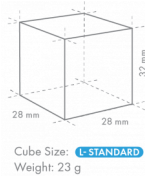

HOSHIZAKI

IM-240XWPE

Cuber, Modular & Stackable (extension)

Production Capacity (kg/24h) - AT 10°C, WT 10°C: 209

ICE TYPE: Large cubes, Standard

PRODUCT SERIES: CUBE ICEMAKERS
ITEM NUMBER: M120-D009
COUNTRY OF ORIGIN: UK

SHIPPING SPECIFICATIONS

Width (packed)	Depth (packed)	Height (packed)	Volume (packed)	Gross weight	Width	Depth	Height	Net weight
1,196 mm	825 mm	640 mm	0.632 m3	94 kg	1,084 mm	700 mm	500 mm	78 kg

Disclaimer: Every effort has been made to ensure that the information contained in this spec sheet is accurate at the time of publishing. Hoshizaki Europe BV assumes no responsibility or liability for typographical errors or omissions or for any misinterpretation of the information within the publication and reserves the right to change without notice.