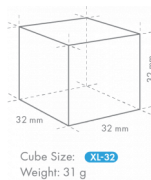

Hoshizaki recommends that the water-cooled condenser should be connected to a closed circuit recirculating type cooling system utilizing a tower, water chiller or similar. Water make up should be via a ball valve/break tank arrangement. Whilst connecting a water-cooled condenser to a mains water (potable) supply will not affect the performance of the machine, it will most certainly cause high water use and waste of a valuable resource that is not recommended. It is likely that the connection of such units to the mains water supply may be a contravention of local water authority by-laws.

Ice cube dimensions and weight - disclaimer: The drawing is for illustration purposes only. Cube size and weight may be differ due to local installation conditions.

- Ice making system with an automatic rinse cycle
- Each ice cycle is made with fresh water
- Closed water circuit for contamination protection
- Closed Cell System helps produce compact, hard and geometrically perfect ice
- Easy external access to control panel
- System comes with a magnetic DC water pump with variable speed and that has no direct coupling, which prevents any leakage
- UV-C sanitization function is retrofittable
- Stainless steel frame inside
- Easily removable water pan assembly

ICE TYPE: Extra large cubes - 32