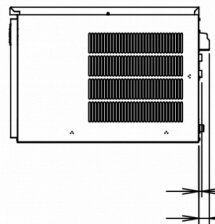

HOSHIZAKI

IM-240DWPE-32