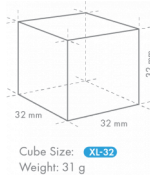

HOSHIZAKI

IM-240XWPE-32

Cuber, Modular & Stackable (extension)

Production Capacity (kg/24h) - AT 10°C, WT 10°C: 190

ICE TYPE: Extra large cubes - 32

ACCESSORIES INCLUDED

brace, Installation kit, Scoop

OPTIONAL EXTRAS

SHIPPING SPECIFICATIONS

Width (packed)	Depth (packed)	Height (packed)	Volume (packed)	Gross weight	Width	Depth	Height	Net weight
1.196 mm	825 mm	640 mm	0,632 m3	87 kg	1.084 mm	700 mm	500 mm	70 kg

Disclaimer: Every effort has been made to ensure that the information contained in this spec sheet is accurate at the time of publishing. Hoshizaki Europe BV assumes no responsibility or liability for typographical errors or omissions or for any misinterpretation of the information within the publication and reserves the right to change without notice.