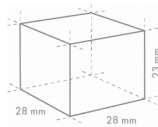

Hoshizaki recommends that the water-cooled condenser should be connected to a closed circuit recirculating type cooling system utilizing a tower, water chiller or similar. Water make up should be via a ball valve/break tank arrangement. Whilst connecting a water-cooled condenser to a mains water (potable) supply will not affect the performance of the machine, it will most certainly cause high water use and waste of a valuable resource that is not recommended. It is likely that the connection of such units to the mains water supply may be a contravention of local water authority by-laws.

Ice cube dimensions and weight - disclaimer: The drawing is for illustration purposes only. Cube size and weight may be differ due to local installation conditions.

- Ice making system with an automatic rinse cycle
- Each ice cycle is made with fresh water
- Closed water circuit for contamination protection
- Closed Cell System helps produce compact, hard and geometrically perfect ice
- Easy external access to control panel
- System comes with a magnetic DC water pump with variable speed and that has no direct coupling, which prevents any leakage
- UV sanitization function sanitizing air and water (UV-C irradiation)
- Stainless steel frame inside
- Easily removable water pan assembly

ICE TYPE: Medium cubes - 23