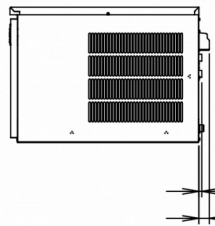

4HC-H Twin Water Filter, 4HC Replacement Cartridge

CORRESPONDING BIN(S)

B-340SB

CORRESPONDING TOP KITS

TK-48 for B-340SB (optional, not required), TK-IMD2 for B-340SB

CERTIFICATIONS

HOSHIZAKI

IM-240DWPE-U-23