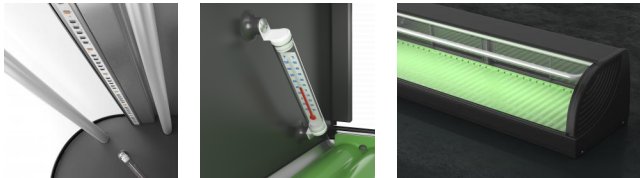

HOSHIZAKI

HNC-210BE-L-BLH

Sushi display case with LED lighting, left-sided

PRODUCT SERIES: HNC 210
ITEM NUMBER: S057-C174
COUNTRY OF ORIGIN: JAPAN

This Hoshizaki HNC-210BE-L-BLH is a Sushi Case with condenser unit on the left (left sided). It has a net volume of 87 ltr. and a cabinet width of 2100 mm. Equipped with a sliding door with 150 mm height towards the operator, LED lighting, thermometer and lightweight ABS trays.

- Self contained unit
- Refrigerated glass display
- Top glass angles down, allowing for plate space on top of units
- Antiscattering film on glass
- Smooth airflow, without forced air-circulation
- Condenser airflow is in the back and out the side
- Large condenser face improves cooling performance
- The tubular-shaped evaporator absorbs the heat continuously (no dripping)
- Solid food trays with radius groove to fit sushi foods
- The elevated side wings of the trays allow more air circulation
- LED lighting
- Thermometer inside the cabinet
- The sliding door and the ABS trays are easily disassembled and removed for daily cleaning.
- Not intended to be used as a cooling storage cabinet.