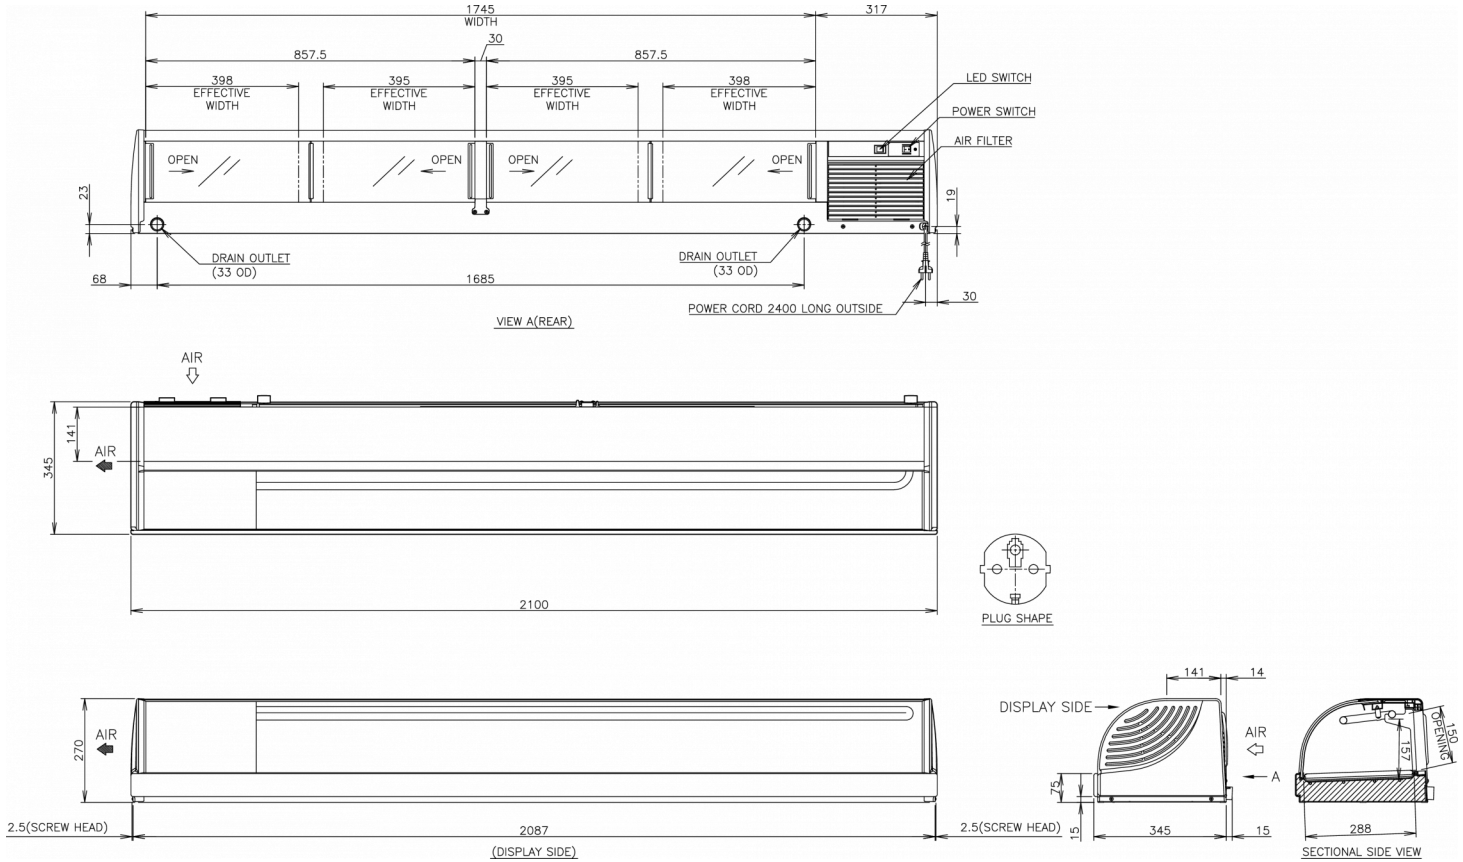

HOSHIZAKI

HNC-210BE-L-BLH

TECHNICAL SPECIFICATIONS

Cooling system	Temperature retention (6h)	Power supply	Connection load	Electric Consumption	Heat Rejection (AT 32°C, WT 21°C)
Built-in cooling system	5 °C	1/220 - 240V/50Hz	155 W	0,155 kW	0,43 kW
Volume, net	Dimensions internal (W x D x H)	Compressor	LED		
87 l	845 mm x 288 mm x 157 mm	Left side	Including LED		

SHIPPING SPECIFICATIONS

Width (packed)	Depth (packed)	Height (packed)	Volume (packed)	Gross weight	Width	Depth	Height	Net weight
2.180 mm	415 mm	517 mm	0,468 m3	68 kg	2.100 mm	345 mm	270 mm	47 kg

Disclaimer: Every effort has been made to ensure that the information contained in this spec sheet is accurate at the time of publishing. Hoshizaki Europe BV assumes no responsibility or liability for typographical errors or omissions or for any misinterpretation of the information within the publication and reserves the right to change without notice.

Hoshizaki Belgium
Hoshizaki Danmark
Hoshizaki Deutschland
Hoshizaki France
Hoshizaki Iberia
Hoshizaki Italia
Hoshizaki Middle East

info@hoshizaki.nl
info@hoshizaki.dk
vertrieb@hoshizaki.de
info@hoshizaki.fr
info@hoshizaki.es
commerciale@hoshizaki.it
sales.ex@hoshizaki-europe.com

Hoshizaki Netherlands info@hoshizaki.nl
Hoshizaki Norge salg@hoshizaki.no
Hoshizaki Sverige order@hoshizaki.se
Hoshizaki UK uksales@hoshizaki.uk
Export countries sales.ex@hoshizaki-europe.com
Other countries sales.ex@hoshizaki-europe.com

www.hoshizaki-europe.com