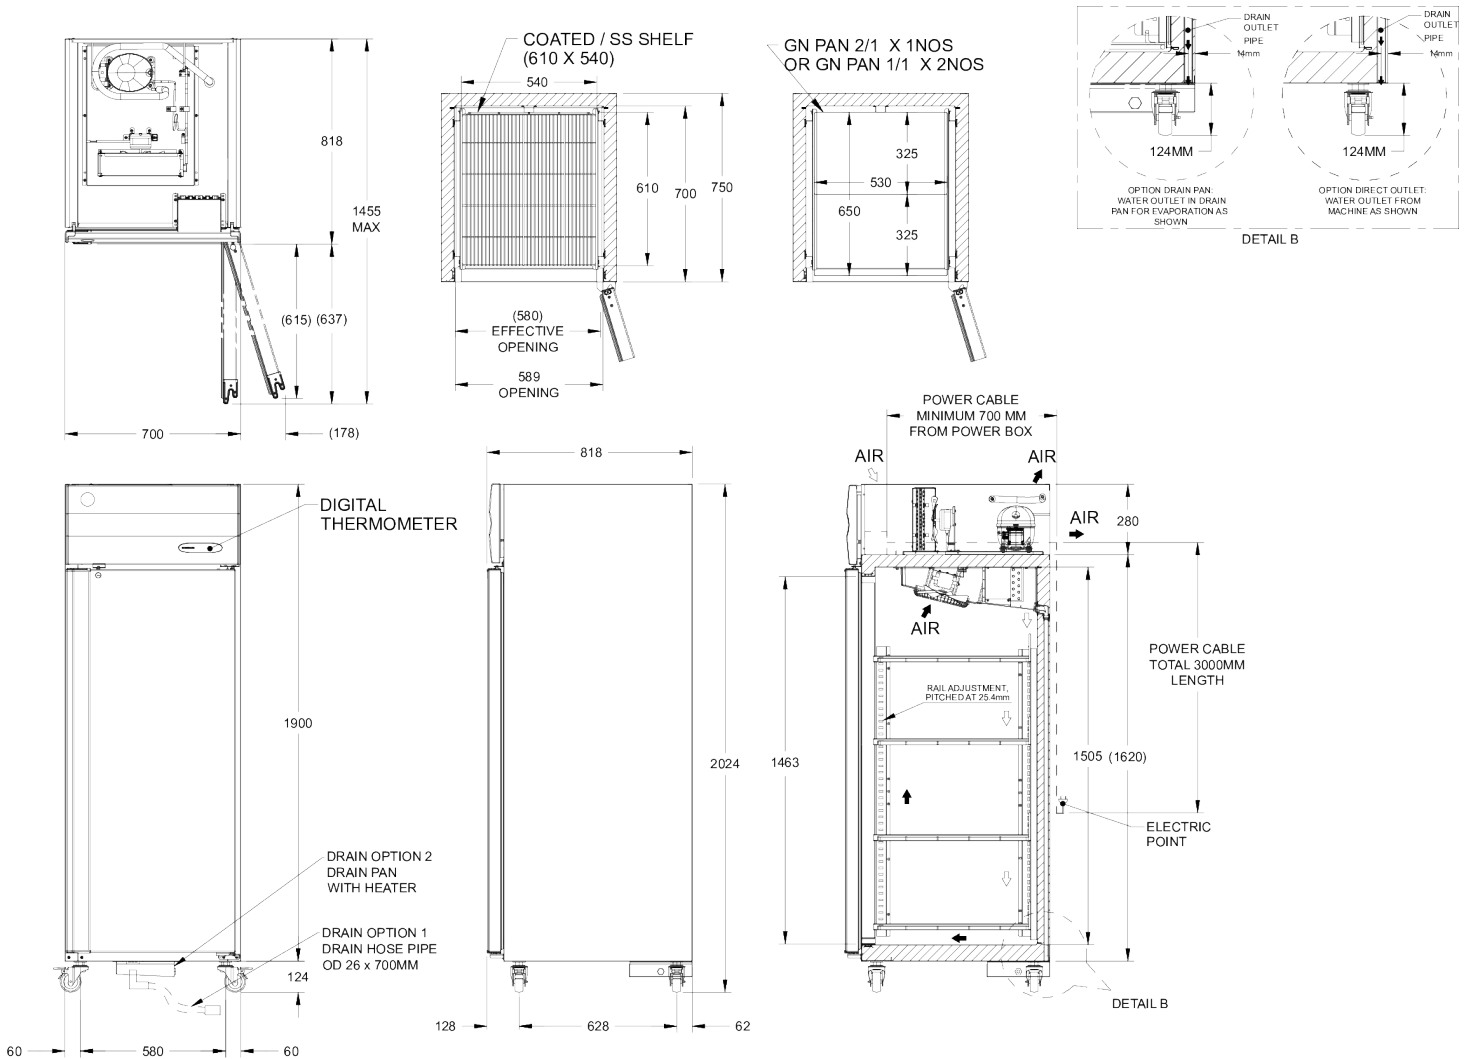

HOSHIZAKI

HRWH77LS4-LDGN

TECHNICAL SPECIFICATIONS

Temperature range	Shelf size	Volume, gross	Volume, net	Power supply	Climate class	Ref. capacity (at -10°C)
-2/+12°C	2/1 GN deep	628 l	572 l	230V, 1N-/50 Hz	5 (max. ambient 40°C w/ 40% RH)	485 W

SHIPPING SPECIFICATIONS

Width (packed)	Depth (packed)	Height (packed)	Volume (packed)	Gross weight	Width	Depth	Height	Height including legs (minimum)	Height including legs (maximum)	Net weight
700 mm	818 mm	2,050 mm	1.174 m3	125 kg	700 mm	818 mm	2,024 mm	2,050 mm	2,070 mm	109 kg

Disclaimer: Every effort has been made to ensure that the information contained in this spec sheet is accurate at the time of publishing. Hoshizaki Europe BV assumes no responsibility or liability for typographical errors or omissions or for any misinterpretation of the information within the publication and reserves the right to change without notice.

Hoshizaki Middle East

sales.ex@hoshizaki-europe.com

www.hoshizaki-europe.com