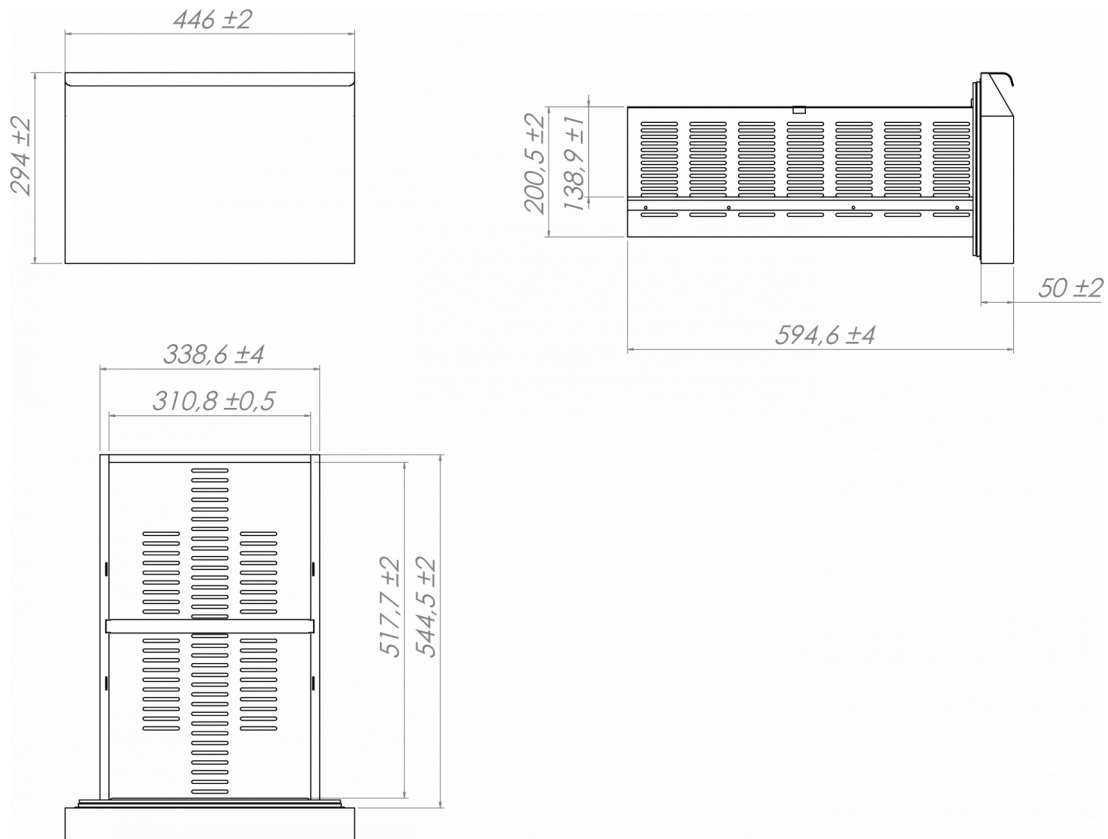

HOSHIZAKI

ADVANCE ACR-130DG-22-RRS-C1 U

HOSHIZAKI

Hoshizaki Belgium
Hoshizaki Danmark
Hoshizaki Deutschland
Hoshizaki France
Hoshizaki Iberia
Hoshizaki Italia
Hoshizaki Middle East

info@hoshizaki.nl
info@hoshizaki.dk
vertrieb@hoshizaki.de
info@hoshizaki.fr
info@hoshizaki.es
commerciale@hoshizaki.it
sales.ex@hoshizaki-europe.com

Hoshizaki Netherlands info@hoshizaki.nl
Hoshizaki Norge salg@hoshizaki.no
Hoshizaki Sverige order@hoshizaki.se
Hoshizaki UK uksales@hoshizaki.uk
Export countries sales.ex@hoshizaki-europe.com
Other countries sales.ex@hoshizaki-europe.com

www.hoshizaki.uk