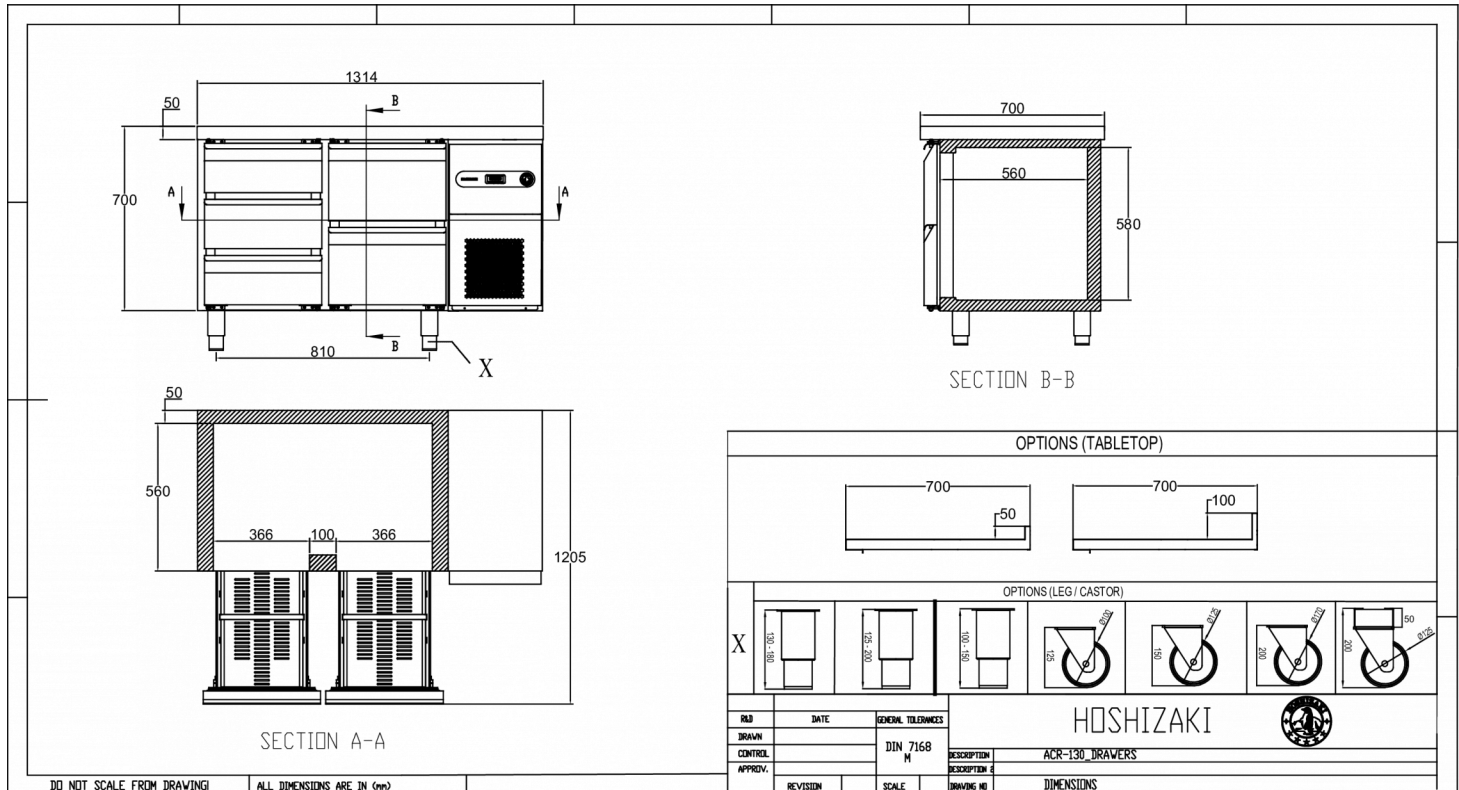

SHIPPING SPECIFICATIONS

Width (packed)	Depth (packed)	Height (packed)	Volume (packed)	Gross weight	Width	Depth	Height	Net weight
1,364 mm	760 mm	1,130 mm	1.21 m ³	139 kg	1,314 mm	700 mm	950 mm	112 kg

Disclaimer: Every effort has been made to ensure that the information contained in this spec sheet is accurate at the time of publishing. Hoshizaki Europe BV assumes no responsibility or liability for typographical errors or omissions or for any misinterpretation of the information within the publication and reserves the right to change without notice.