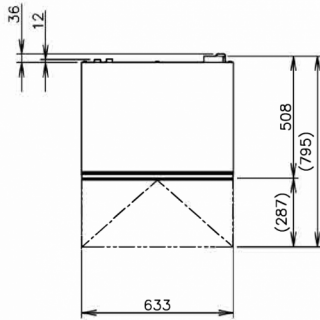

HOSHIZAKI

IM-65WPE-U-25

TECHNICAL SPECIFICATIONS

Cooling system	Power supply	Electric Consumption	Electrical circuit breaker protection	Heat Rejection (AT 32°C, WT 21°C)	Production Capacity (kg/24h) - AT 10°C, WT 10°C	Production Capacity (kg/24h) - AT 21°C, WT 15°C	Production Capacity (kg/24h) - AT 32°C, WT 21°C
Water Cooled	1/220 - 240V/50Hz	0.275 kW	5 A	0.43 kW	54	52	49

SHIPPING SPECIFICATIONS

Width (packed)	Depth (packed)	Height (packed)	Volume (packed)	Gross weight	Width	Depth	Height	Dimensions legs	Net weight
735 mm	570 mm	1,012 mm	0.424 m³	58 kg	633 mm	506 mm	840 mm	for legs add 90-125 mm	48 kg

Disclaimer: Every effort has been made to ensure that the information contained in this spec sheet is accurate at the time of publishing. Hoshizaki Europe BV assumes no responsibility or liability for typographical errors or omissions or for any misinterpretation of the information within the publication and reserves the right to change without notice.

Please observe: This type of icemaker is on special order only. Please take longer lead times into consideration.