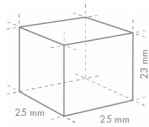

HOSHIZAKI

IM-65WPE-U-25

Cuber, Self Contained

Production Capacity (kg/24h) - AT 10°C, WT 10°C: 54

Storage bin capacity: 26 kg

ICE TYPE: Small cubes - 25

Cube Size: **S-25**
Weight: 13 g

ACCESSORIES INCLUDED

SHIPPING SPECIFICATIONS

Width (packed)	Depth (packed)	Height (packed)	Volume (packed)	Gross weight	Width	Depth	Height	Dimensions legs	Net weight
735 mm	570 mm	1,012 mm	0.424 m ³	58 kg	633 mm	506 mm	840 mm	for legs add 90-125 mm	48 kg