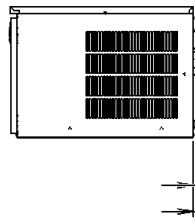

HOSHIZAKI

IM-240XWPE-32

TECHNICAL SPECIFICATIONS

Cooling system	Power supply	Electric Consumption	Electrical circuit breaker protection	Heat Rejection (AT 32°C, WT 21°C)	Production Capacity (kg/24h) - AT 10°C, WT 10°C	Production Capacity (kg/24h) - AT 21°C, WT 15°C	Production Capacity (kg/24h) - AT 32°C, WT 21°C
Water Cooled	1/220 - 240V/50Hz	0.785 kW	5 A	1.47 kW	190	175	160

SHIPPING SPECIFICATIONS

Width (packed)	Depth (packed)	Height (packed)	Volume (packed)	Gross weight	Width	Depth	Height	Net weight
1,196 mm	825 mm	640 mm	0.632 m³	87 kg	1,084 mm	700 mm	500 mm	70 kg

Disclaimer: Every effort has been made to ensure that the information contained in this spec sheet is accurate at the time of publishing. Hoshizaki Europe BV assumes no responsibility or liability for typographical errors or omissions or for any misinterpretation of the information within the publication and reserves the right to change without notice.

HOSHIZAKI

Hoshizaki Belgium
Hoshizaki Danmark
Hoshizaki Deutschland
Hoshizaki France
Hoshizaki Iberia
Hoshizaki Italia
Hoshizaki Middle East

info@hoshizaki.nl
info@hoshizaki.dk
vertrieb@hoshizaki.de
info@hoshizaki.fr
info@hoshizaki.es
commerciale@hoshizaki.it
sales.ex@hoshizaki-europe.com

Hoshizaki Netherlands info@hoshizaki.nl
Hoshizaki Norge salg@hoshizaki.no
Hoshizaki Sverige order@hoshizaki.se
Hoshizaki UK uksales@hoshizaki.uk
Export countries sales.ex@hoshizaki-europe.com
Other countries sales.ex@hoshizaki-europe.com

www.hoshizaki.uk