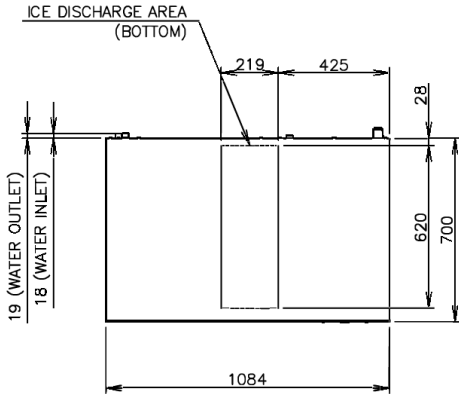

HOSHIZAKI

IM-240XWPE-32

TECHNICAL SPECIFICATIONS

Cooling system	Power supply	Electric Consumption	Electrical circuit breaker protection	Heat Rejection (AT 32°C, WT 21°C)	Production Capacity (kg/24h) - AT 10°C, WT 10°C	Production Capacity (kg/24h) - AT 21°C, WT 15°C	Production Capacity (kg/24h) - AT 32°C, WT 21°C
Water Cooled	1/220 - 240V/50Hz	0.785 kW	5 A	1.47 kW	190	175	160

SHIPPING SPECIFICATIONS

Width (packed)	Depth (packed)	Height (packed)	Volume (packed)	Gross weight	Width	Depth	Height	Net weight
1,196 mm	825 mm	640 mm	0.632 m³	87 kg	1,084 mm	700 mm	500 mm	70 kg

Disclaimer: Every effort has been made to ensure that the information contained in this spec sheet is accurate at the time of publishing. Hoshizaki Europe BV assumes no responsibility or liability for typographical errors or omissions or for any misinterpretation of the information within the publication and reserves the right to change without notice.

HOSHIZAKI

Hoshizaki Belgium
Hoshizaki Danmark
Hoshizaki Deutschland
Hoshizaki France
Hoshizaki Iberia
Hoshizaki Italia
Hoshizaki Middle East

info@hoshizaki.nl
info@hoshizaki.dk
vertrieb@hoshizaki.de
info@hoshizaki.fr
info@hoshizaki.es
commerciale@hoshizaki.it
sales.ex@hoshizaki-europe.com

Hoshizaki Netherlands info@hoshizaki.nl
Hoshizaki Norge salg@hoshizaki.no
Hoshizaki Sverige order@hoshizaki.se
Hoshizaki UK uksales@hoshizaki.uk
Export countries sales.ex@hoshizaki-europe.com
Other countries sales.ex@hoshizaki-europe.com

www.hoshizaki.uk