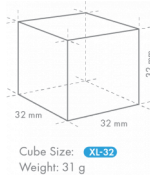

HOSHIZAKI

IM-240XWPE-32

Cuber, Modular & Stackable (extension)

Production Capacity (kg/24h) - AT 10°C, WT 10°C: 190

ICE TYPE: Extra large cubes - 32

PRODUCT SERIES: CUBE ICEMAKERS

ITEM NUMBER: M120-D015

COUNTRY OF ORIGIN: UK

SHIPPING SPECIFICATIONS

Width (packed)	Depth (packed)	Height (packed)	Volume (packed)	Gross weight	Width	Depth	Height	Net weight
1,196 mm	825 mm	640 mm	0.632 m ³	87 kg	1,084 mm	700 mm	500 mm	70 kg

Disclaimer: Every effort has been made to ensure that the information contained in this spec sheet is accurate at the time of publishing. Hoshizaki Europe BV assumes no responsibility or liability for typographical errors or omissions or for any misinterpretation of the information within the publication and reserves the right to change without notice.