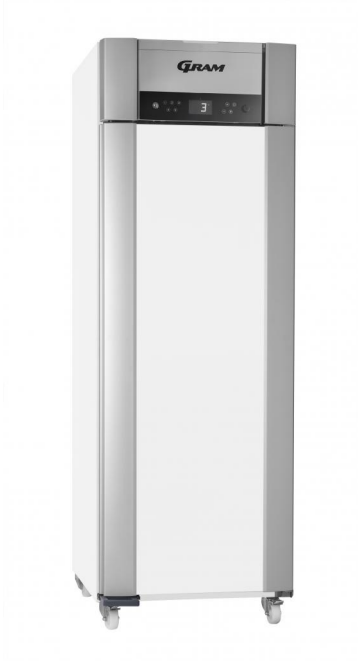

HOSHIZAKI

SUPERIOR PLUS K 72 LAG C1 4S

PRODUCT SERIE: GRAM SUPERIOR PLUS 72
ARTIKELNUMMER: 960720064

With an energy consumption of only 285 kWh/year (Energy test Ecodesign) the SUPERIOR PLUS 72 refrigerator ranks in energy class A. • track is hidden behind top panel, splashproof. • Design principle of "no broken surfaces" makes the cabinets easy to clean. • The distinctive aluminum profiles that ranges from top to bottom on both sides of the closet gives strength and lifts the look. • The modular rails can go directly in the dishwasher. • Pedal opener with finesse - read more in the brochure. SUPERIOR PLUS create suitable for the deep 2/1 GN system where 2 pcs. 1/1 GN pans can be placed after each other directly on the support rails.

UITWENDIG
Wit

INTERIEUR
RvS, aluminium

Type koudemiddel: R600a / Koelmiddel: 0,07 kg / CO2-equivalent: 0,22 kg

Energie-efficiëntieklasse
A

HOSHIZAKI

SUPERIOR PLUS K 72 LAG C1 4S

TECHNISCHE SPECIFICATIES

Temperatuurbereik	Plankgrootte	Volume, bruto	Netto bruikbare volume	Volume, netto	Voeding	Geluidniveau	Koelcapaciteit (op -10°C)
+2/+12°C	2/1 GN diep	610 l	462 l	462 l	230V, 50Hz	39,4 dB(A)	377 W