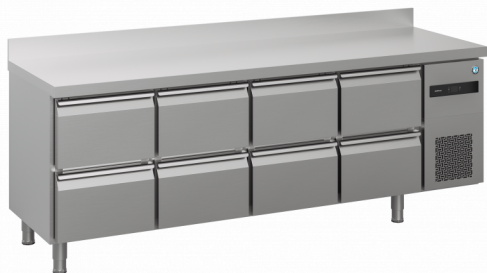

ADVANCE

ACR-225DG-2222-RRS-L1

4-Section Refrigerated Counter

SERIA PRODUKTU: ADVANCE 225
 NUMER ARTYKUŁU: 889040852

Hoshizaki Advance ACR-225DG-2222-RRS-L1 is a 4-section 1/1 GN refrigerated counter with 4 drawer sections each with 2 x 1/2 drawers and a flat worktop with 100 mm splashback. It has a net usable volume of 256 ltr. The height excluding legs is 800 mm, legs = H 130/180 mm (L1).

- Fan assisted cooling
- Automatic defrost with re-evaporation of defrost water
- Heavy duty cabinet and compressor compartment construction
- Climate class 4 cooling system enduring up to +40°C ambient temperature
- Exterior and interior of stainless steel
- Compartmentalized cooling unit that is available as one unit
- A compact slide out refrigeration unit for maintenance and service
- Removable condenser filter for cleaning or replacement
- 2/2 drawer set is compatible with 200 mm deep GN container
- Anti-tilt shelves
- Removable magnetic drawer gaskets with triple insulation area
- Pan-shaped inside base with rounded corners to catch fluids
- IP 21 water protection
- Matching design identity as the Advance cabinets