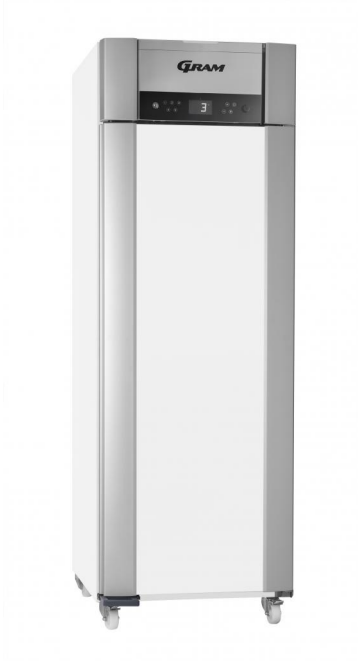

HOSHIZAKI

SUPERIOR PLUS K 72 LAG C1 4S

PRODUCT SERIE: GRAM SUPERIOR PLUS 72
ARTIKELNUMMER: 960720064

With an energy consumption of only 285 kWh/year (Energy test Ecodesign) the SUPERIOR PLUS 72 refrigerator ranks in energy class A. • track is hidden behind top panel, splashproof. • Design principle of "no broken surfaces" makes the cabinets easy to clean. • The distinctive aluminum profiles that ranges from top to bottom on both sides of the closet gives strength and lifts the look. • The modular rails can go directly in the dishwasher. • Pedal opener with finesse - read more in the brochure. SUPERIOR PLUS create suitable for the deep 2/1 GN system where 2 pcs. 1/1 GN pans can be placed after each other directly on the support rails.

UITWENDIG
Wit

INTERIEUR
RvS, aluminium

Type koudemiddel: R600a / Koelmiddel: 0,07 kg / CO2-equivalent:
0,22 kg

Energie-efficiëntieklasse
A

HOSHIZAKI

SUPERIOR PLUS K 72 LAG C1 4S

TECHNISCHE SPECIFICATIES

Temperatuurbereik	Plankgrootte	Volume, bruto	Netto bruikbare volume	Volume, netto	Voeding	Geluidniveau	Koelcapaciteit (op -10°C)
+2/+12°C	2/1 GN diep	610 l	462 l	462 l	230V, 50Hz	39,4 dB	377 W